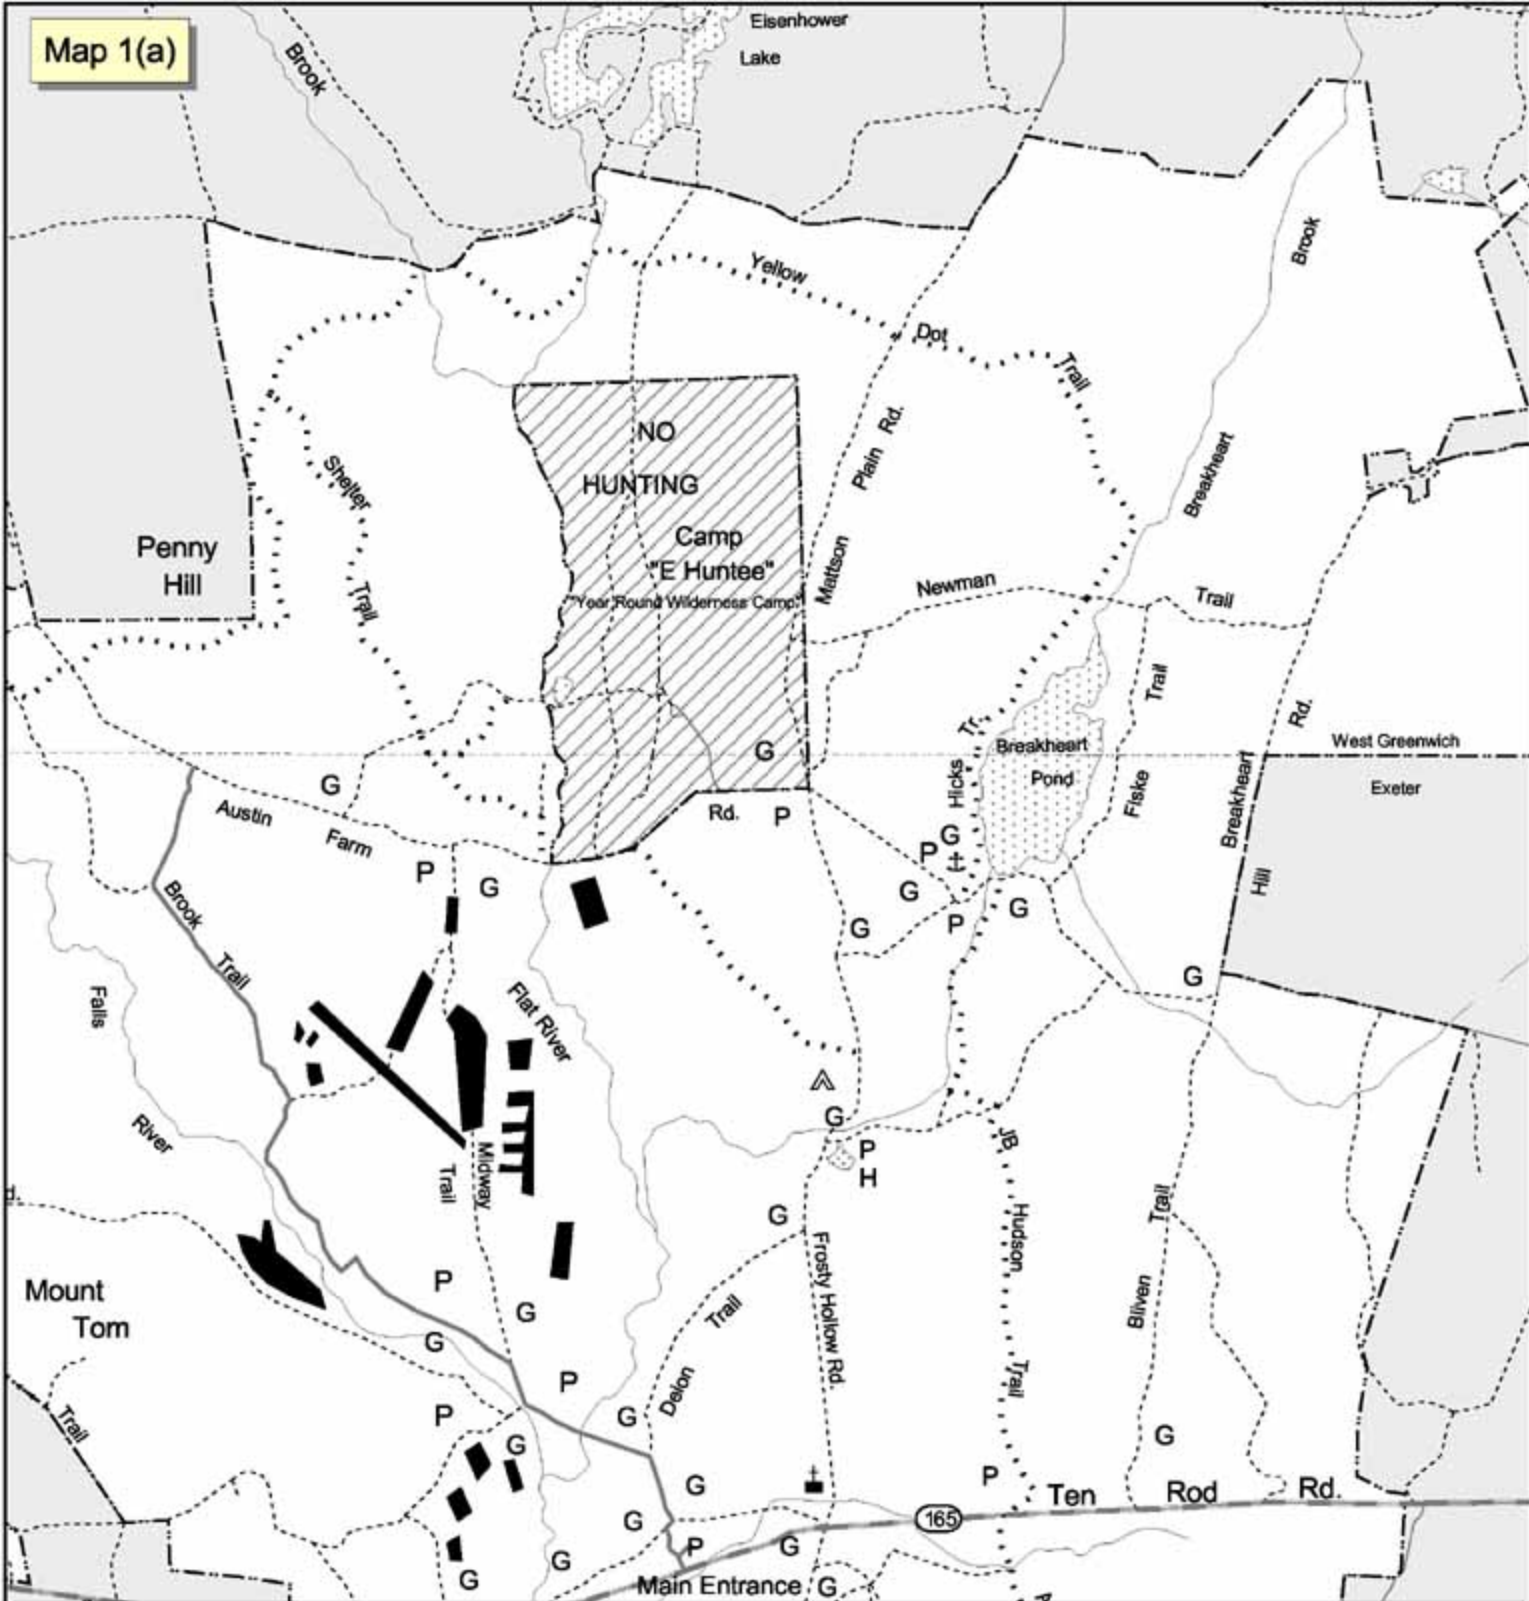

Map 1(a)

ARCADIA

Wildlife Management Area Northeast of Highway 165

Department of
Environmental Management
Division of Fish & Wildlife

- Wildlife Management Area
- Main Entrance Road
- Trails
- Dirt Roads
- Paved Roads
- Town Boundaries
- State Boundary
- Streams
- Lakes and Ponds
- Fields
- Camping
- Boat Launch
- Hunt

Location Map

- P Parking
- G Gates
- Church
- H Handicap Access

0.25 0 0.25 0.5 Miles