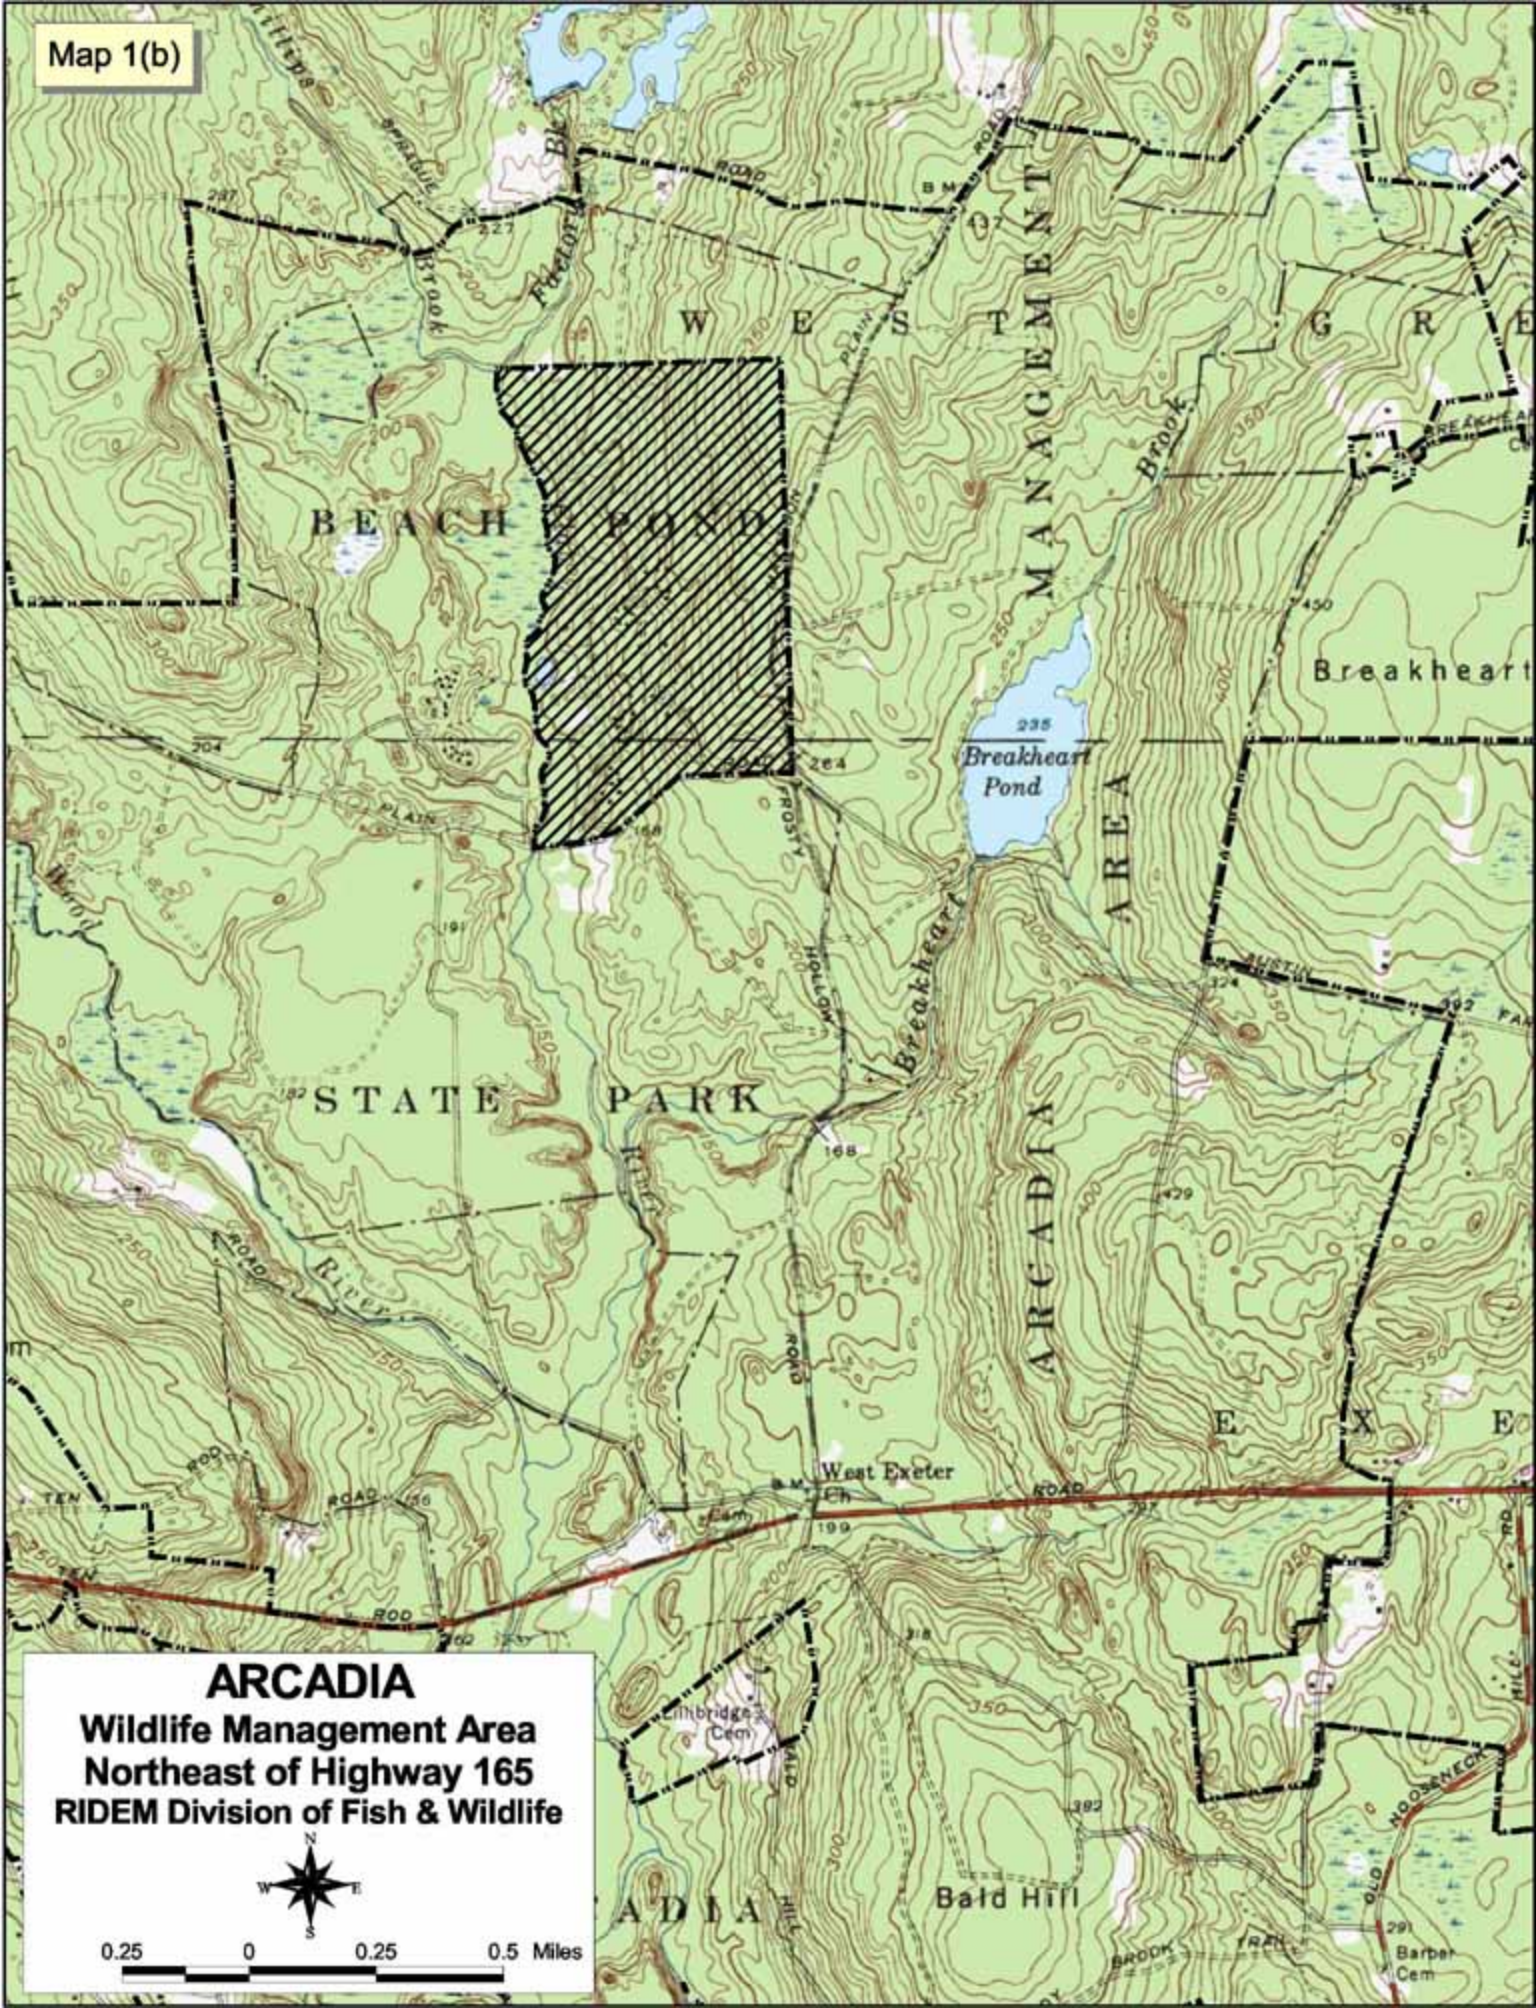

Map 1(b)

ARCADIA

Wildlife Management Area
Northeast of Highway 165
RIDEM Division of Fish & Wildlife

0.25 0 0.25 0.5 Miles