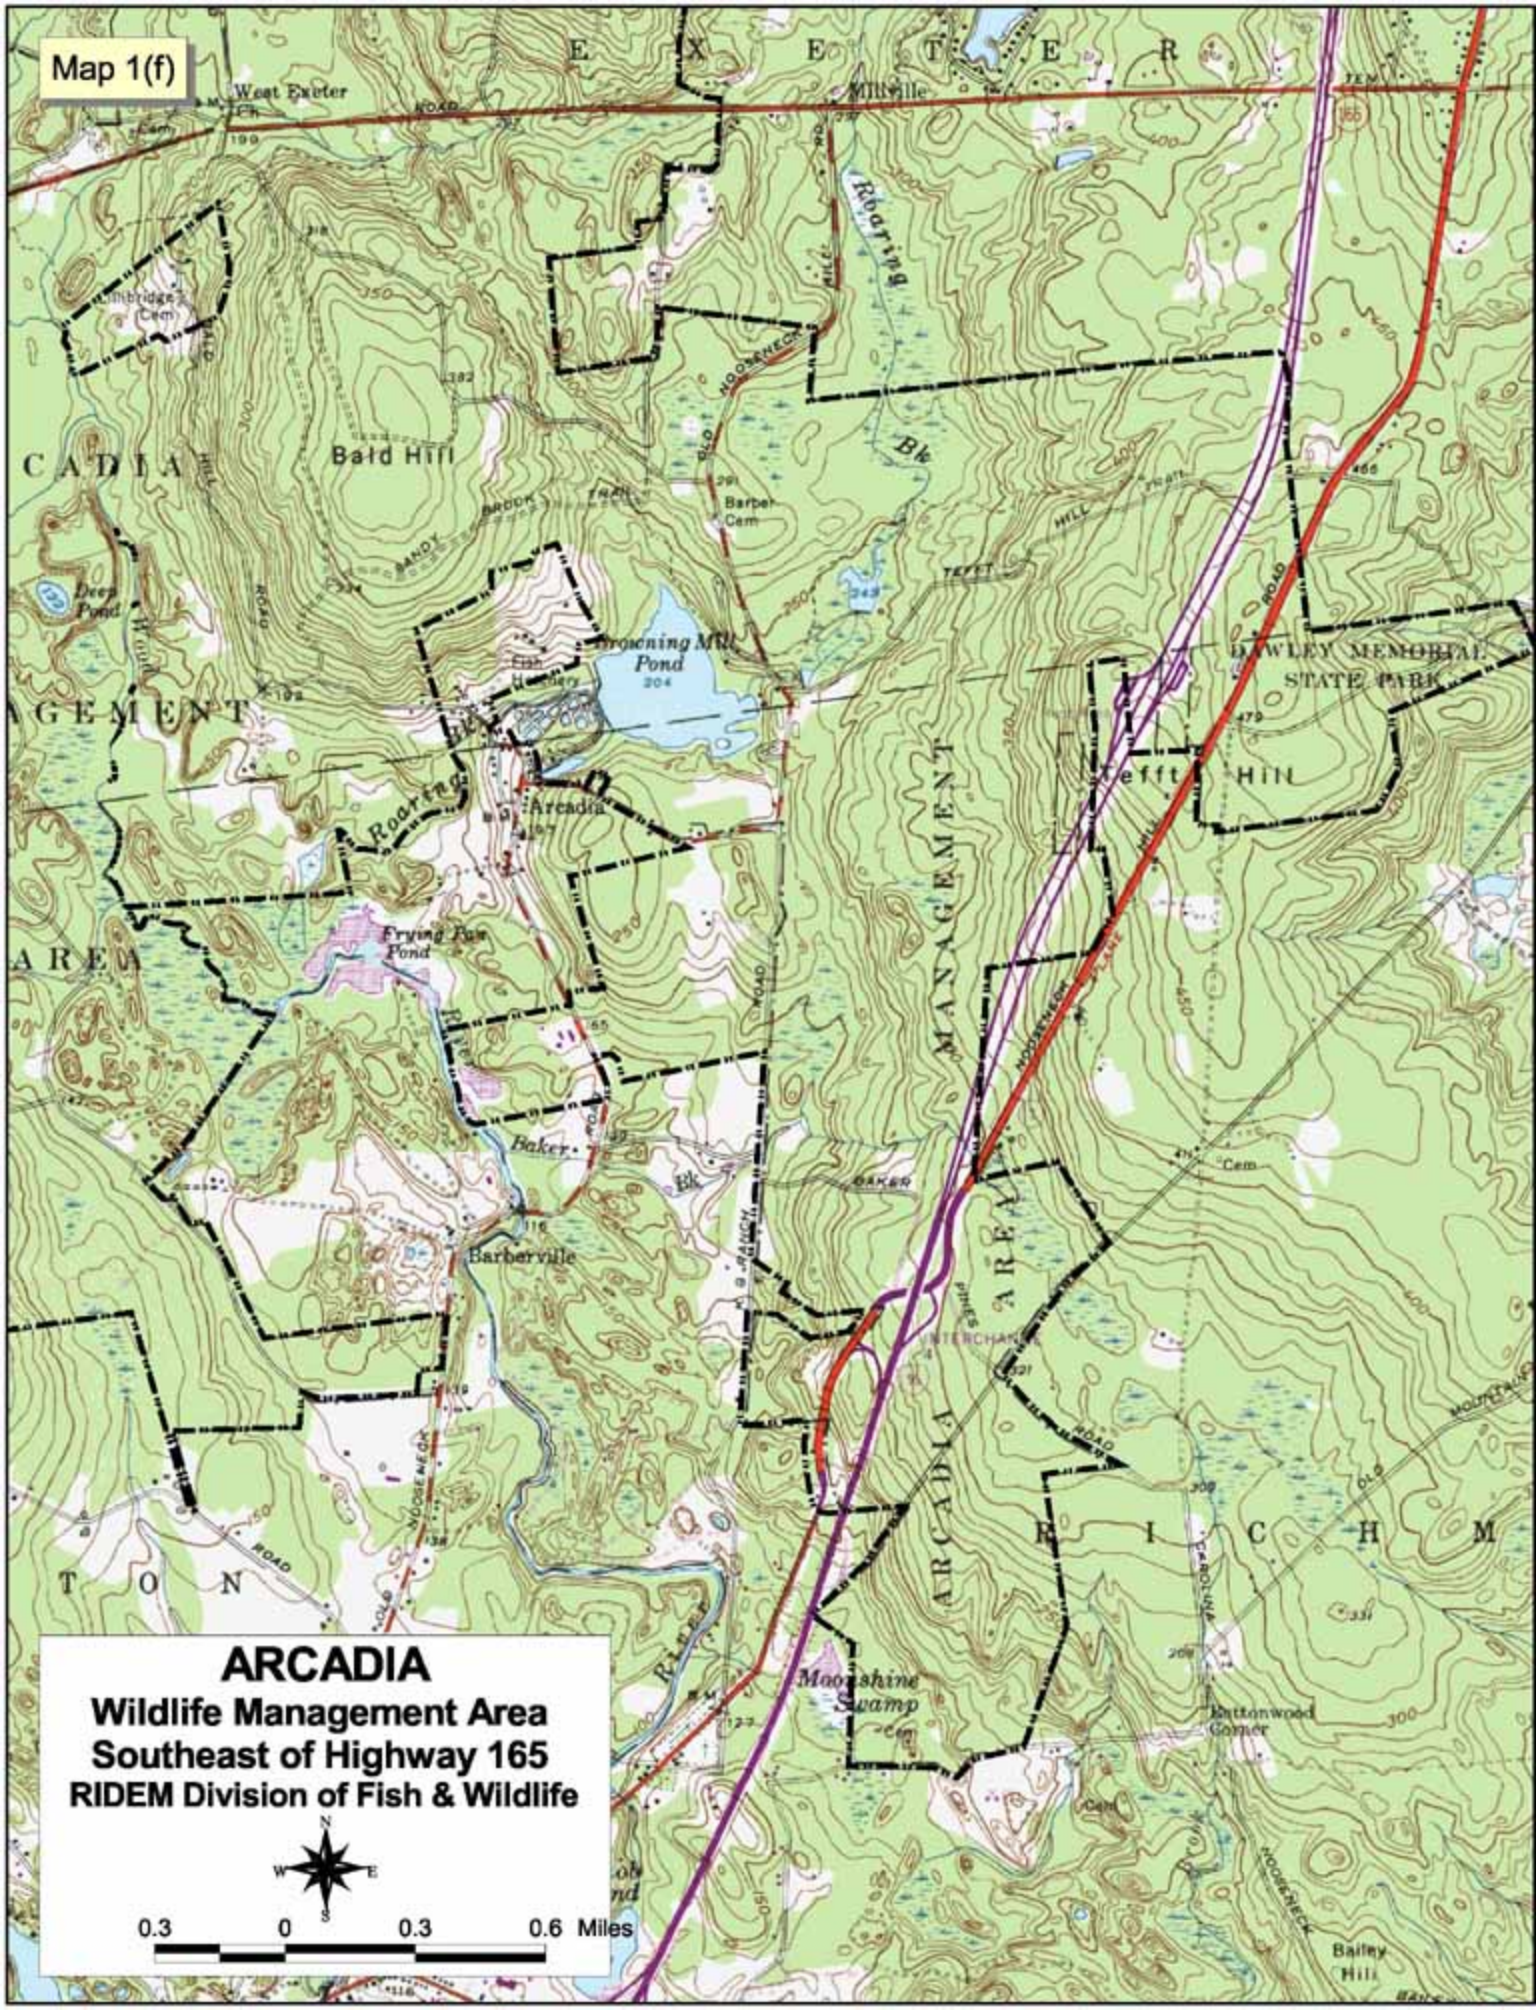

Map 1(f)

ARCADIA

Wildlife Management Area
Southeast of Highway 165
RIDEM Division of Fish & Wildlife

0.3 0 0.3 0.6 Miles