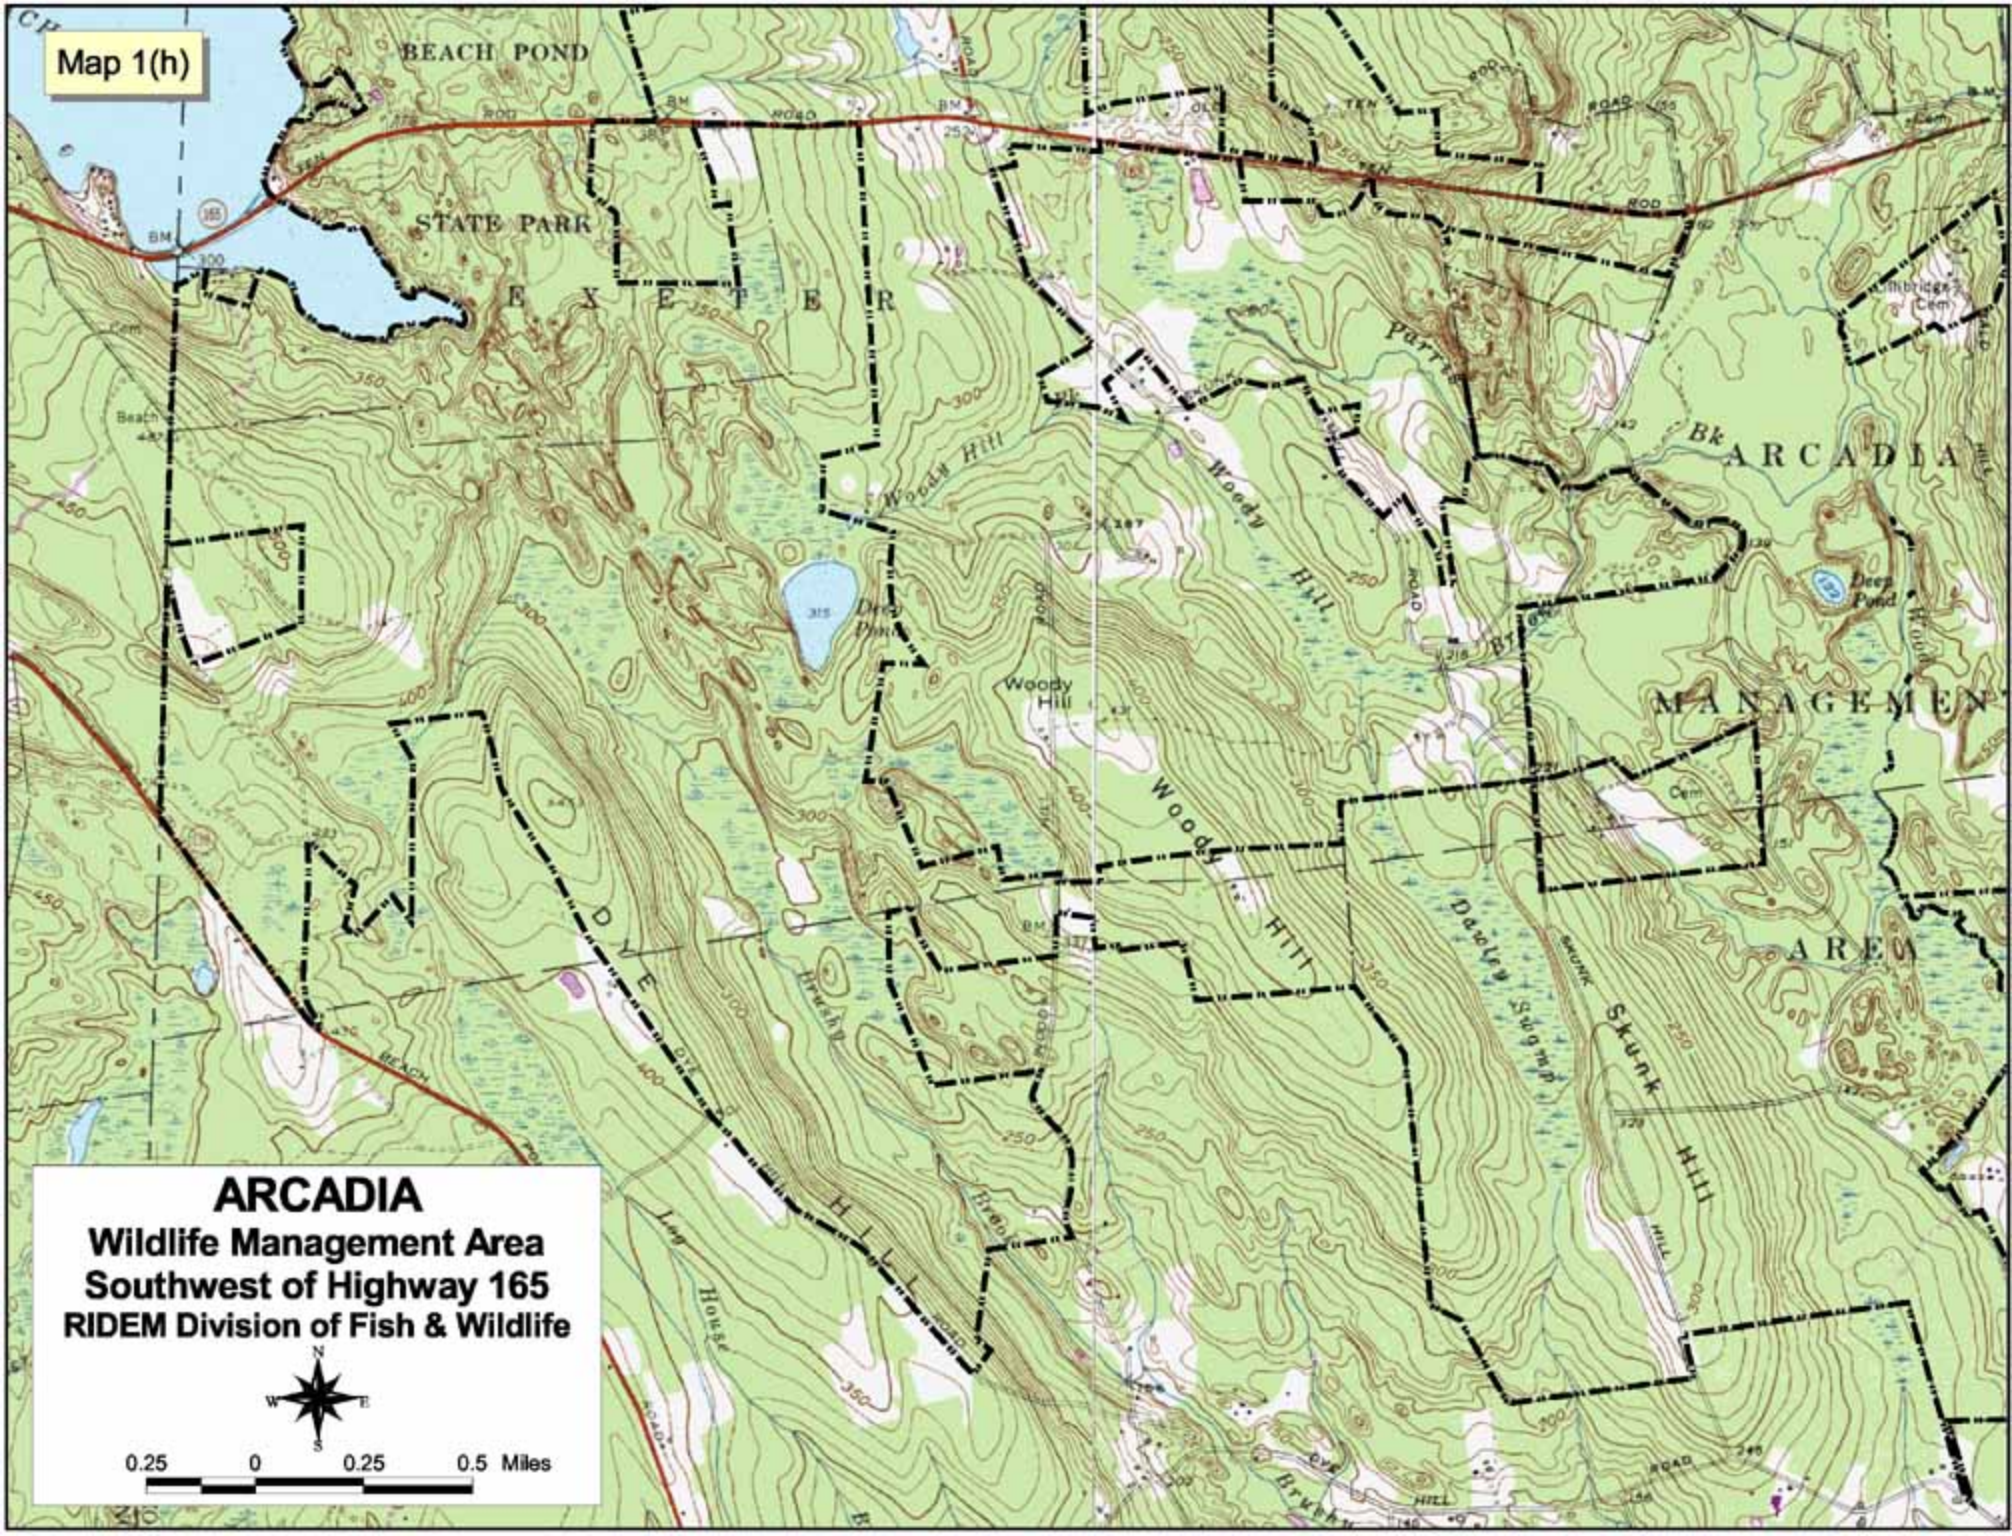

Map 1(h)

ARCADIA

Wildlife Management Area
Southwest of Highway 165
RIDEM Division of Fish & Wildlife

0.25 0 0.25 0.5 Miles