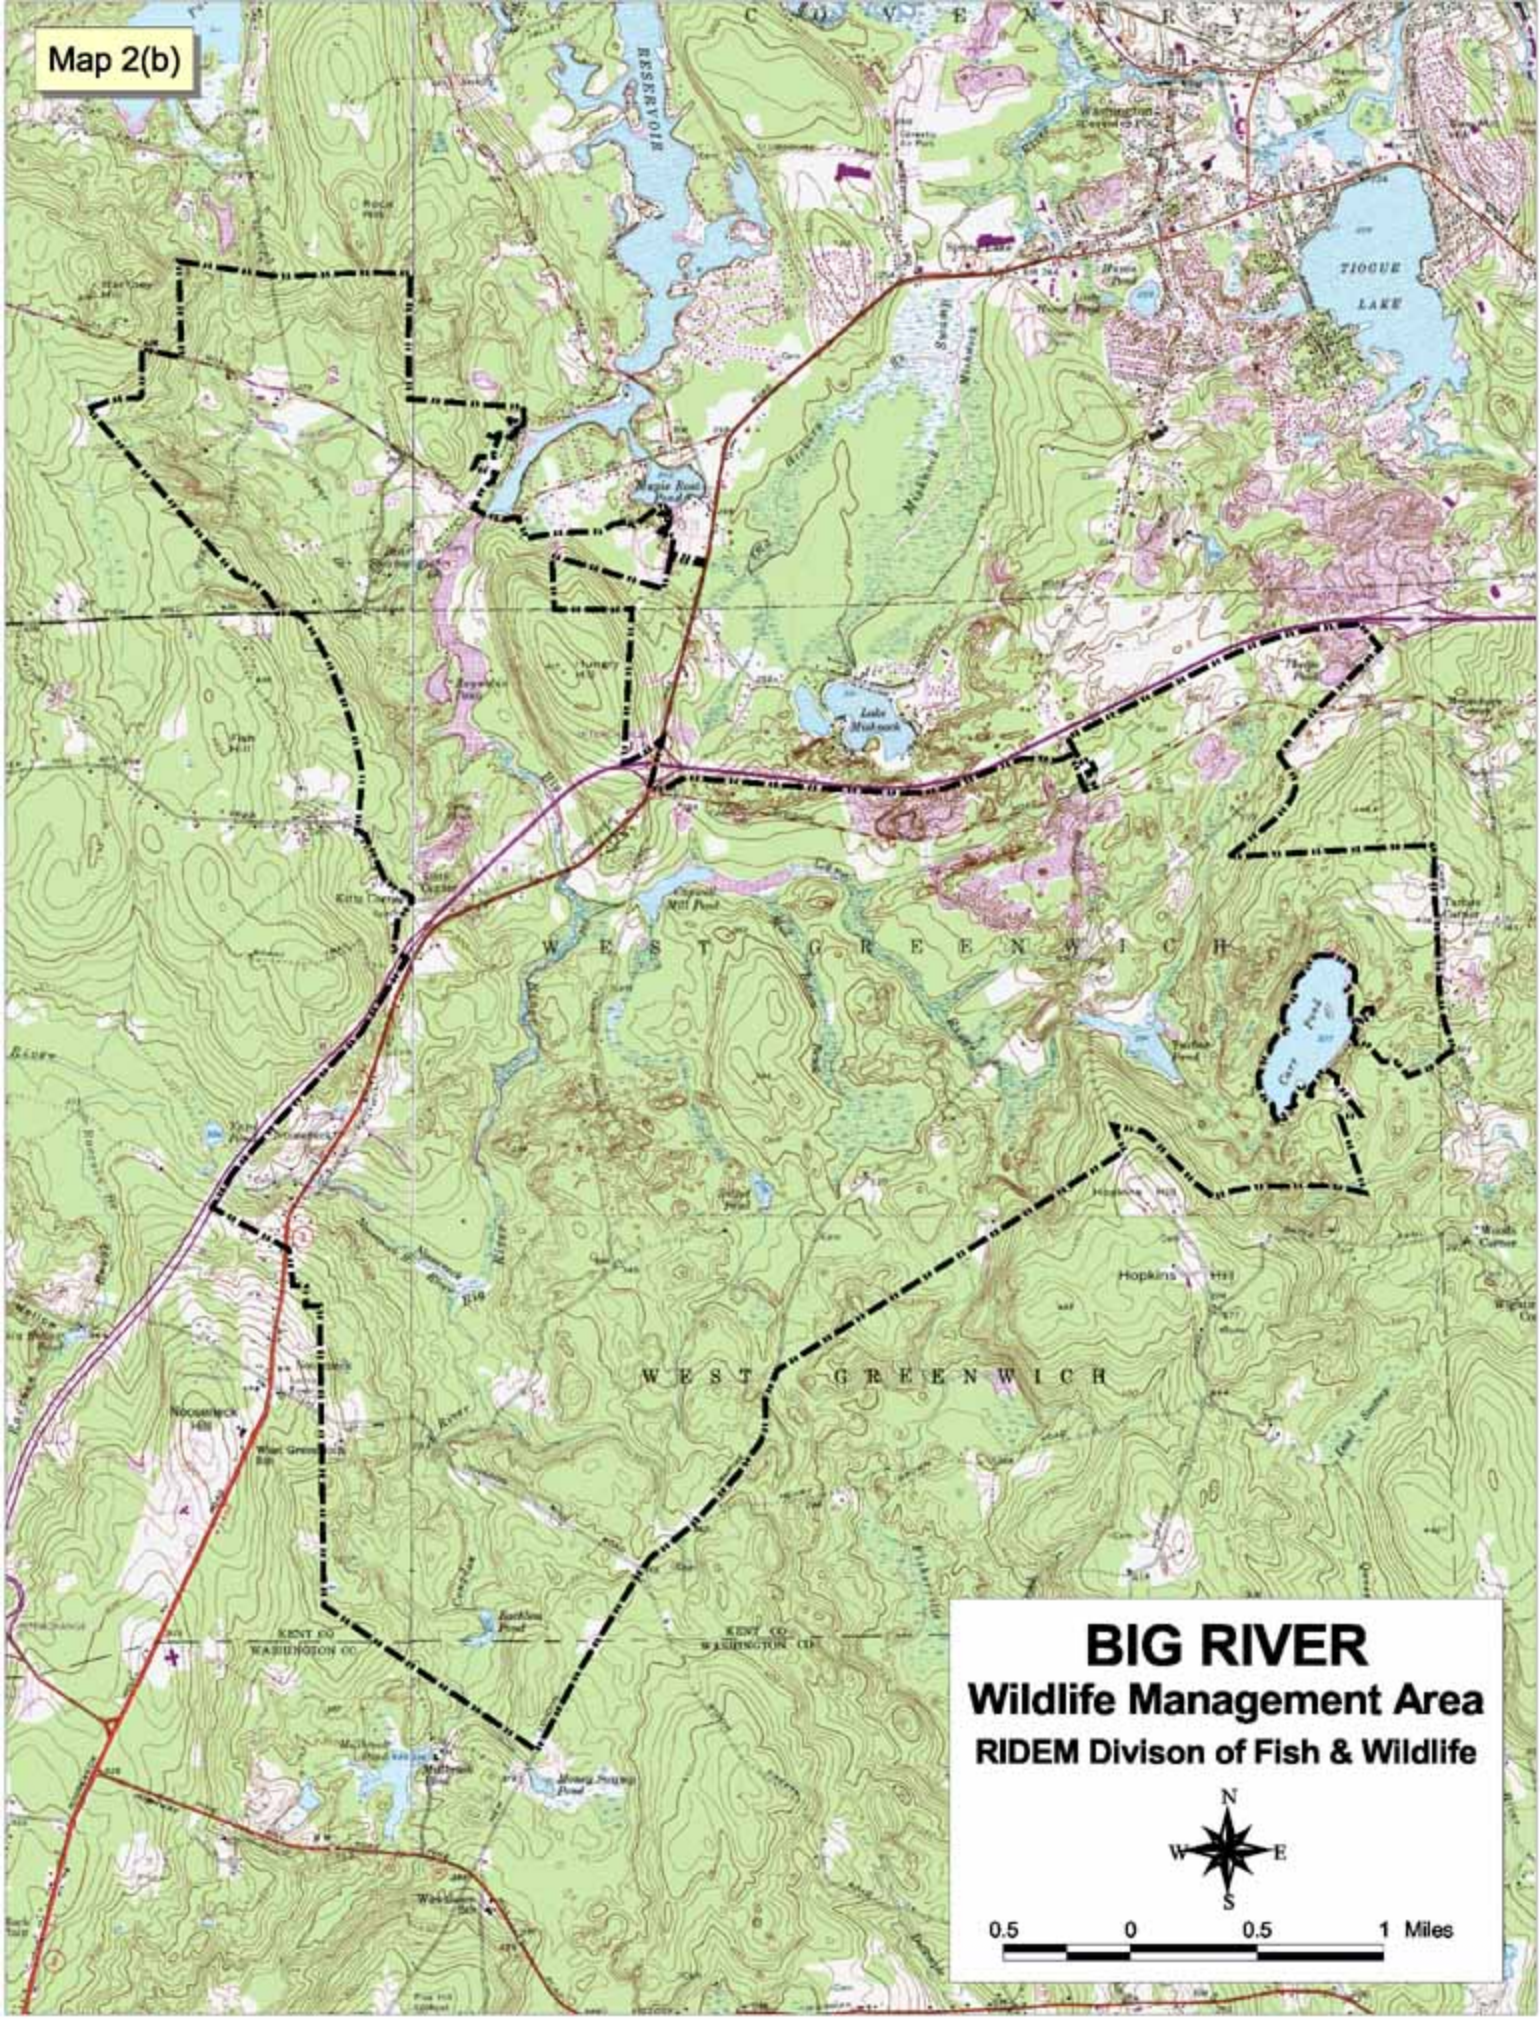

Map 2(b)

BIG RIVER
Wildlife Management Area
RIDEM Division of Fish & Wildlife