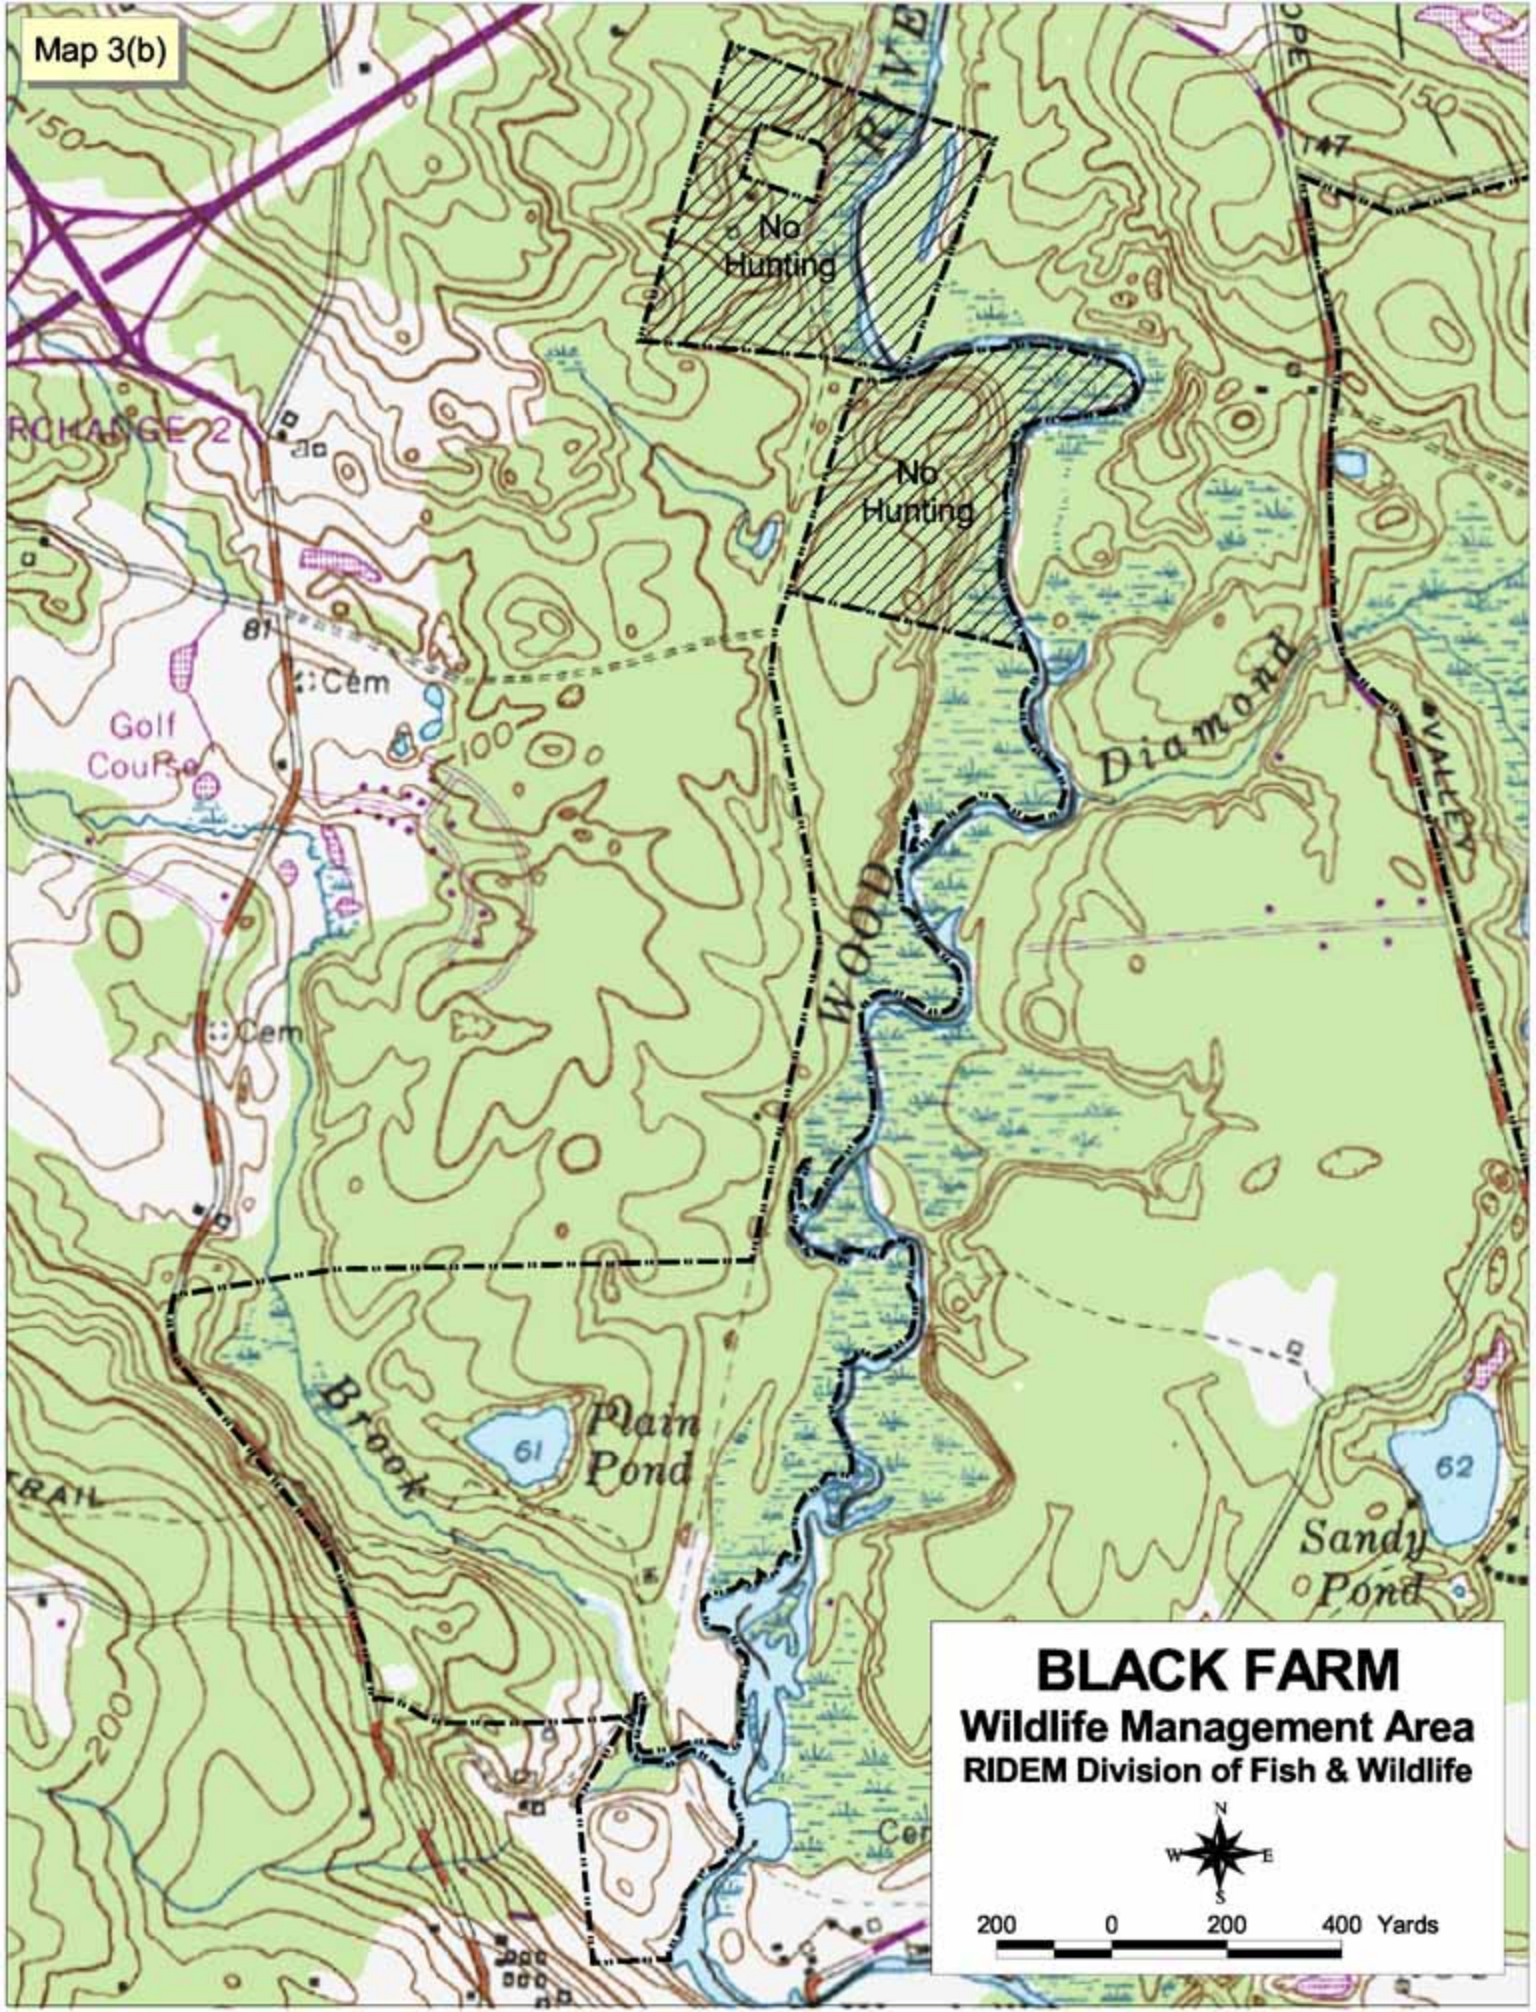

Map 3(b)

**BLACK FARM**  
Wildlife Management Area  
RIDEM Division of Fish & Wildlife

200 0 200 400 Yards