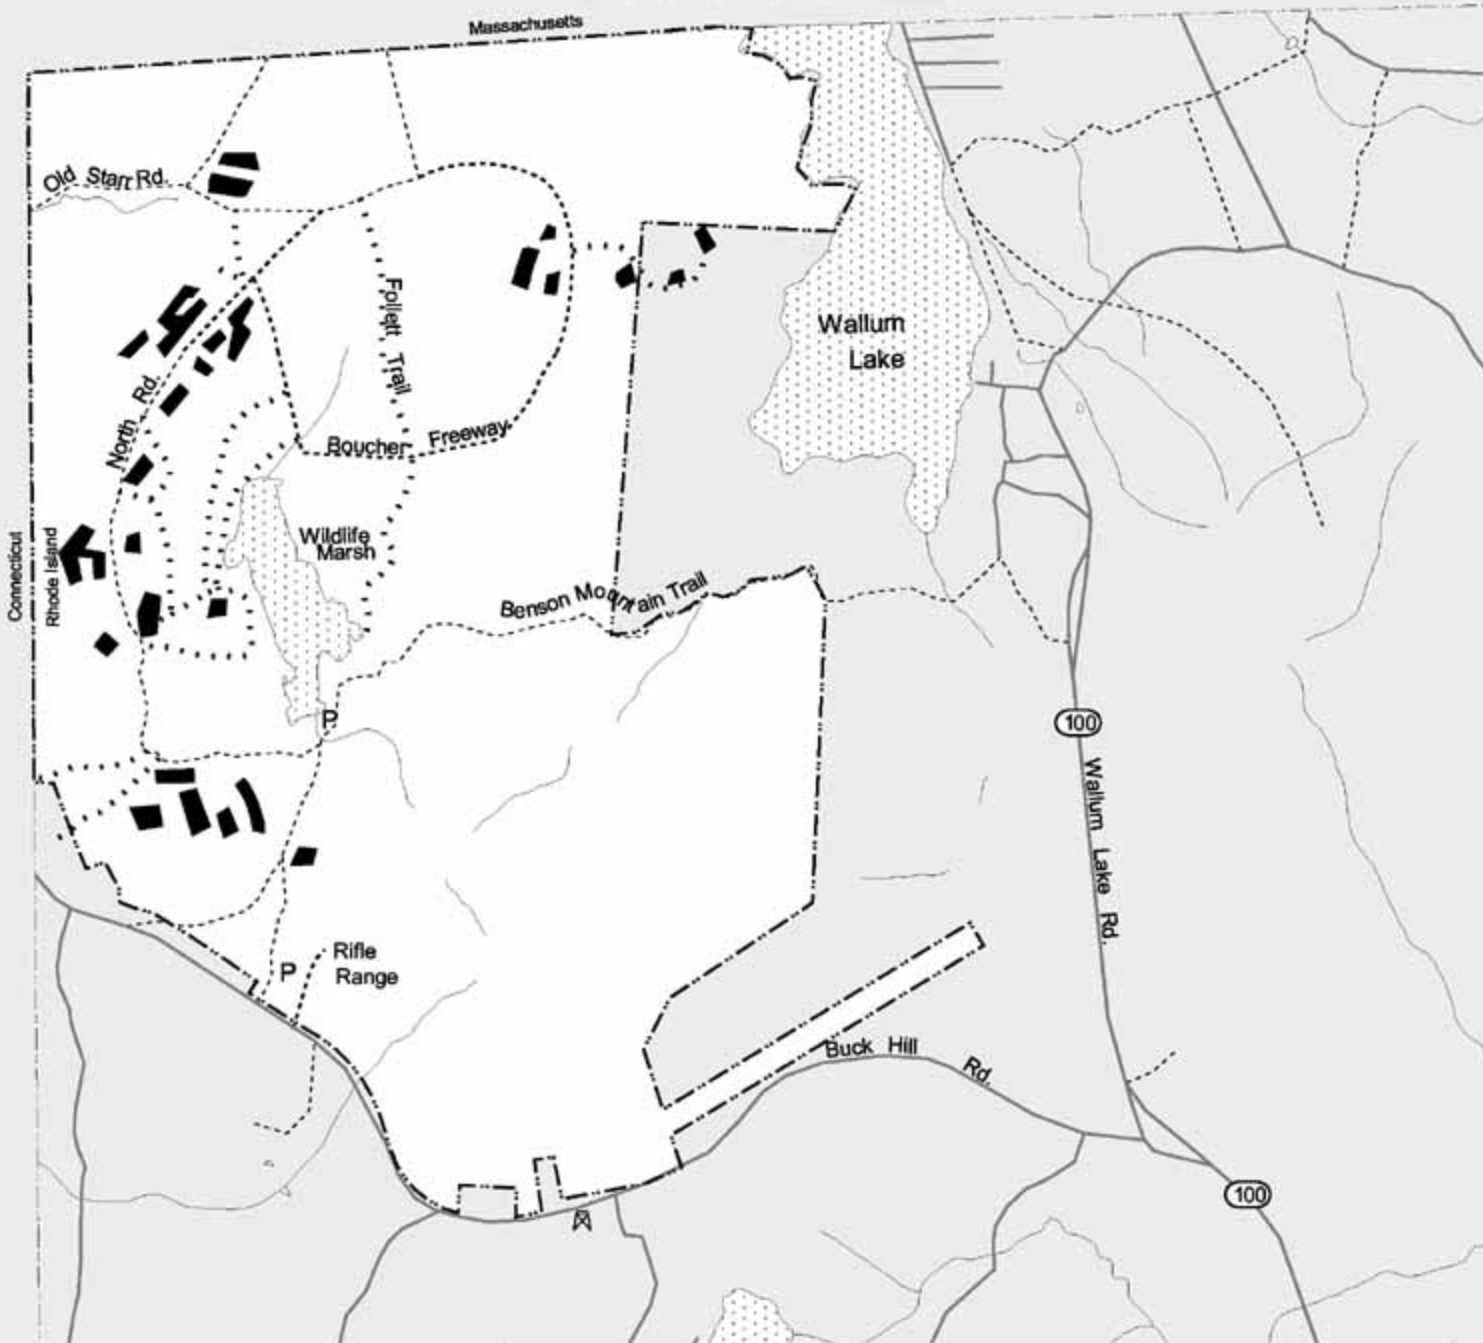

BUCK HILL

Wildlife Management Area

Department of Environmental Management
Division of Fish & Wildlife

	Wildlife Management Area
	Paved Roads
	Dirt Roads
	Trails
	State Boundary
	Streams
	Lakes and Ponds
	Fields
	Parking
	Fire Lookout Tower

Location Map

0.25 0 0.25 0.5 Miles