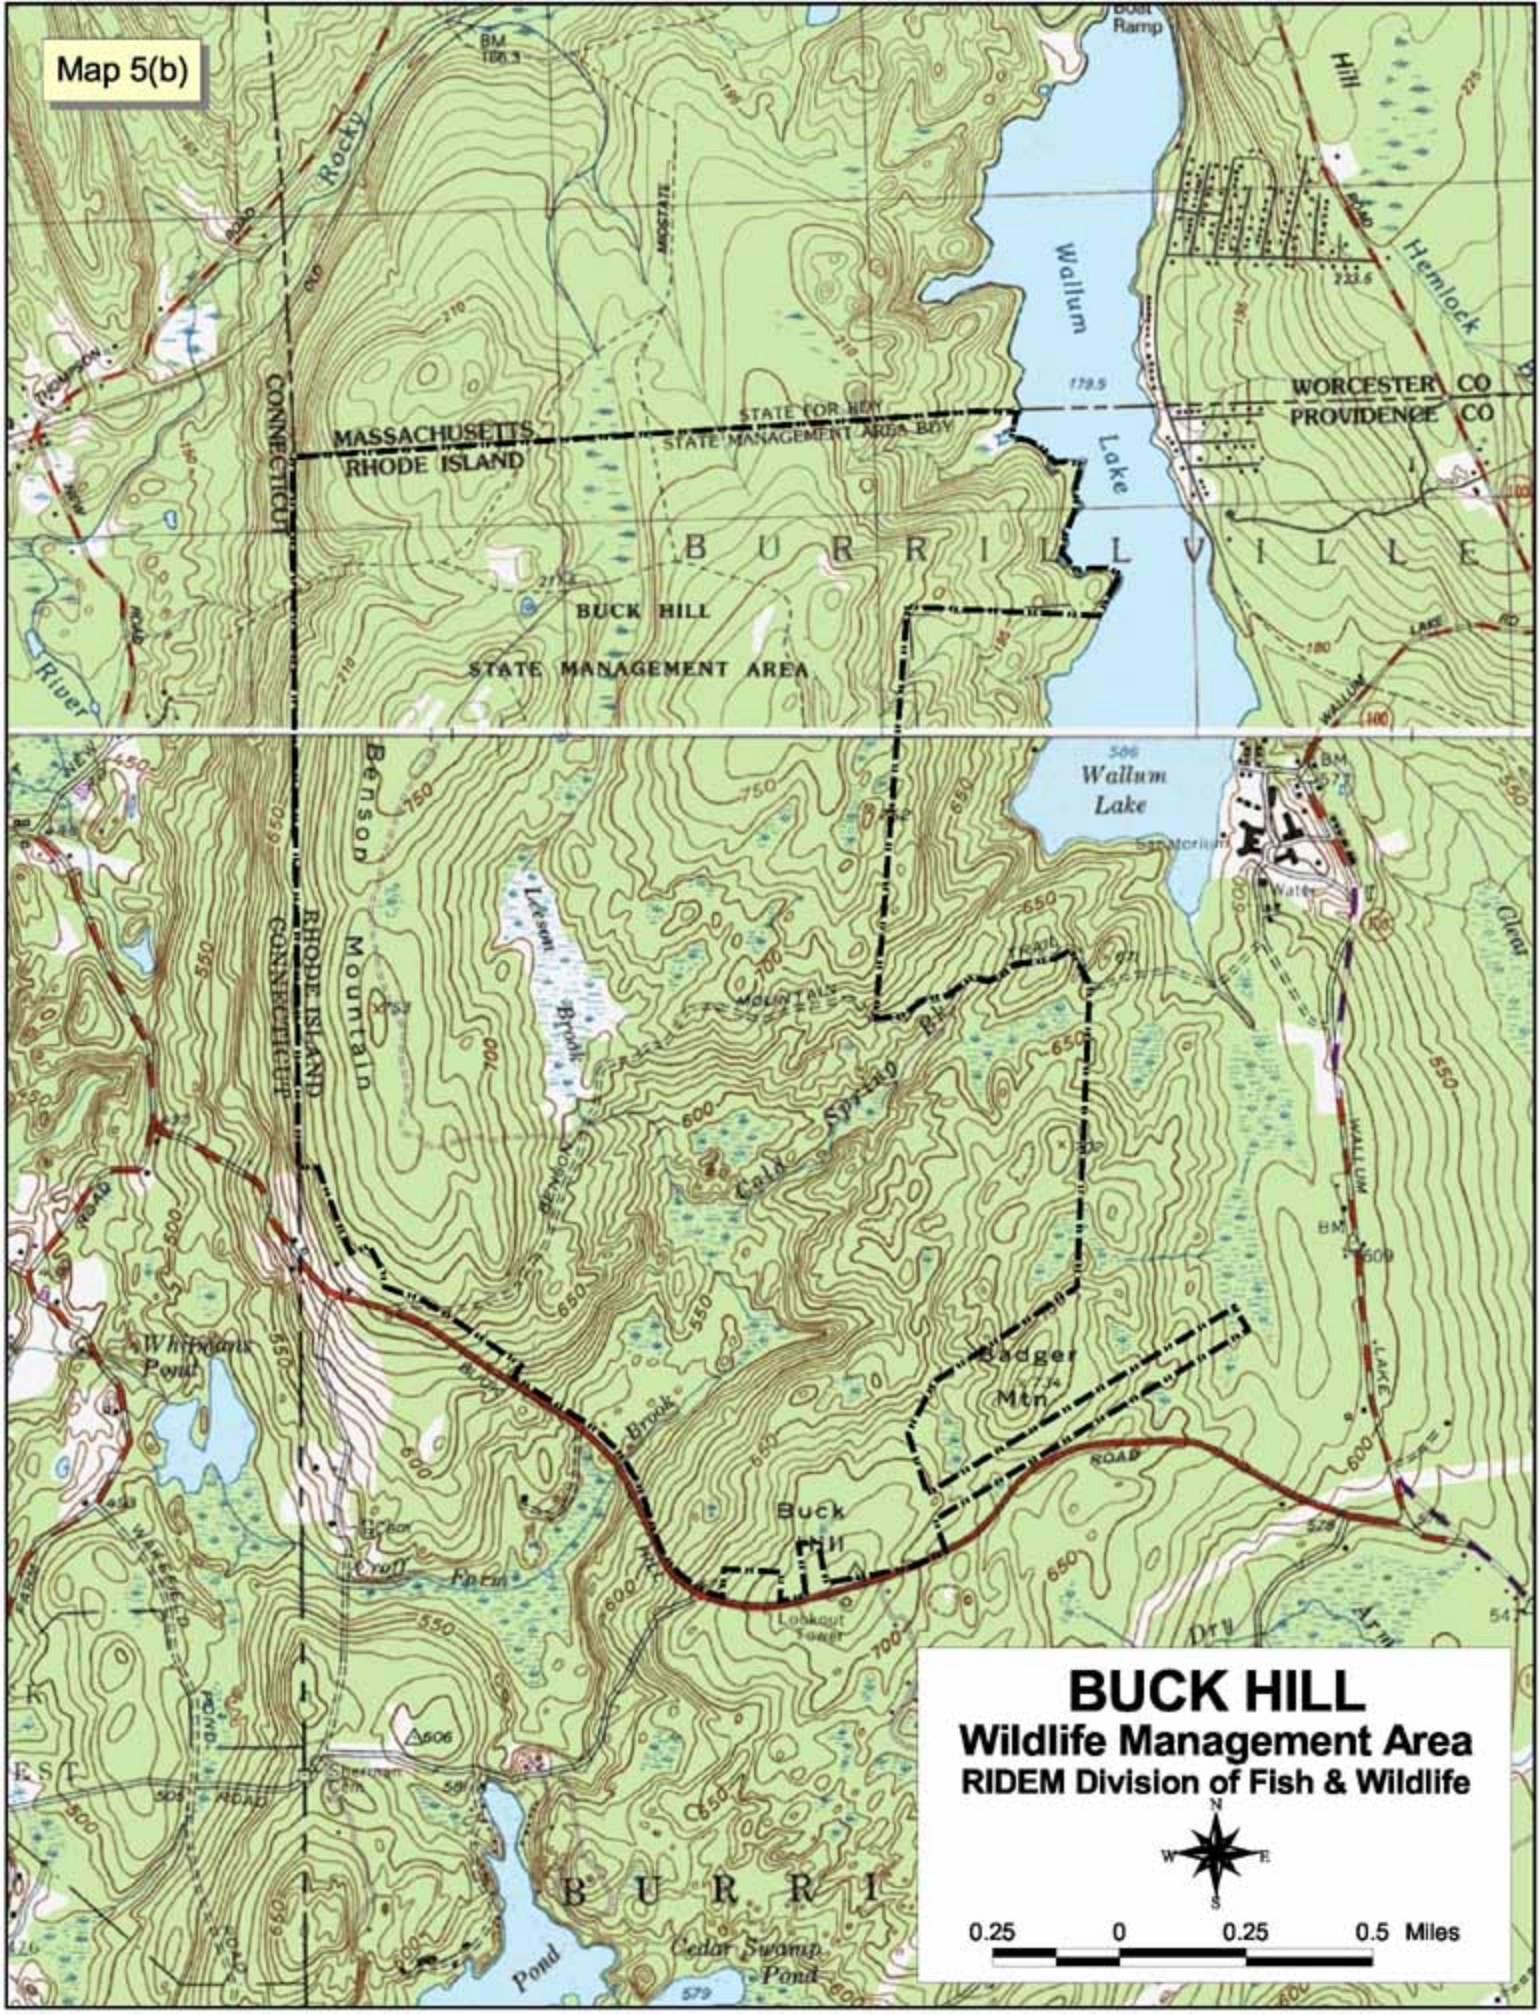

Map 5(b)

MASSACHUSETTS
RHODE ISLAND

STATE FOR NEW
STATE MANAGEMENT AREA-BUY

WORCESTER CO
PROVIDENCE CO

B U R R I L L V I L L E

BUCK HILL

STATE MANAGEMENT AREA

RHODE ISLAND
CONNECTICUT

Benson
Rhodie
Mountain

Wallum
Lake

BUCK HILL

Adagor
Mtn

BUCK HILL

Wildlife Management Area
RIDEM Division of Fish & Wildlife

0.25 0 0.25 0.5 Miles