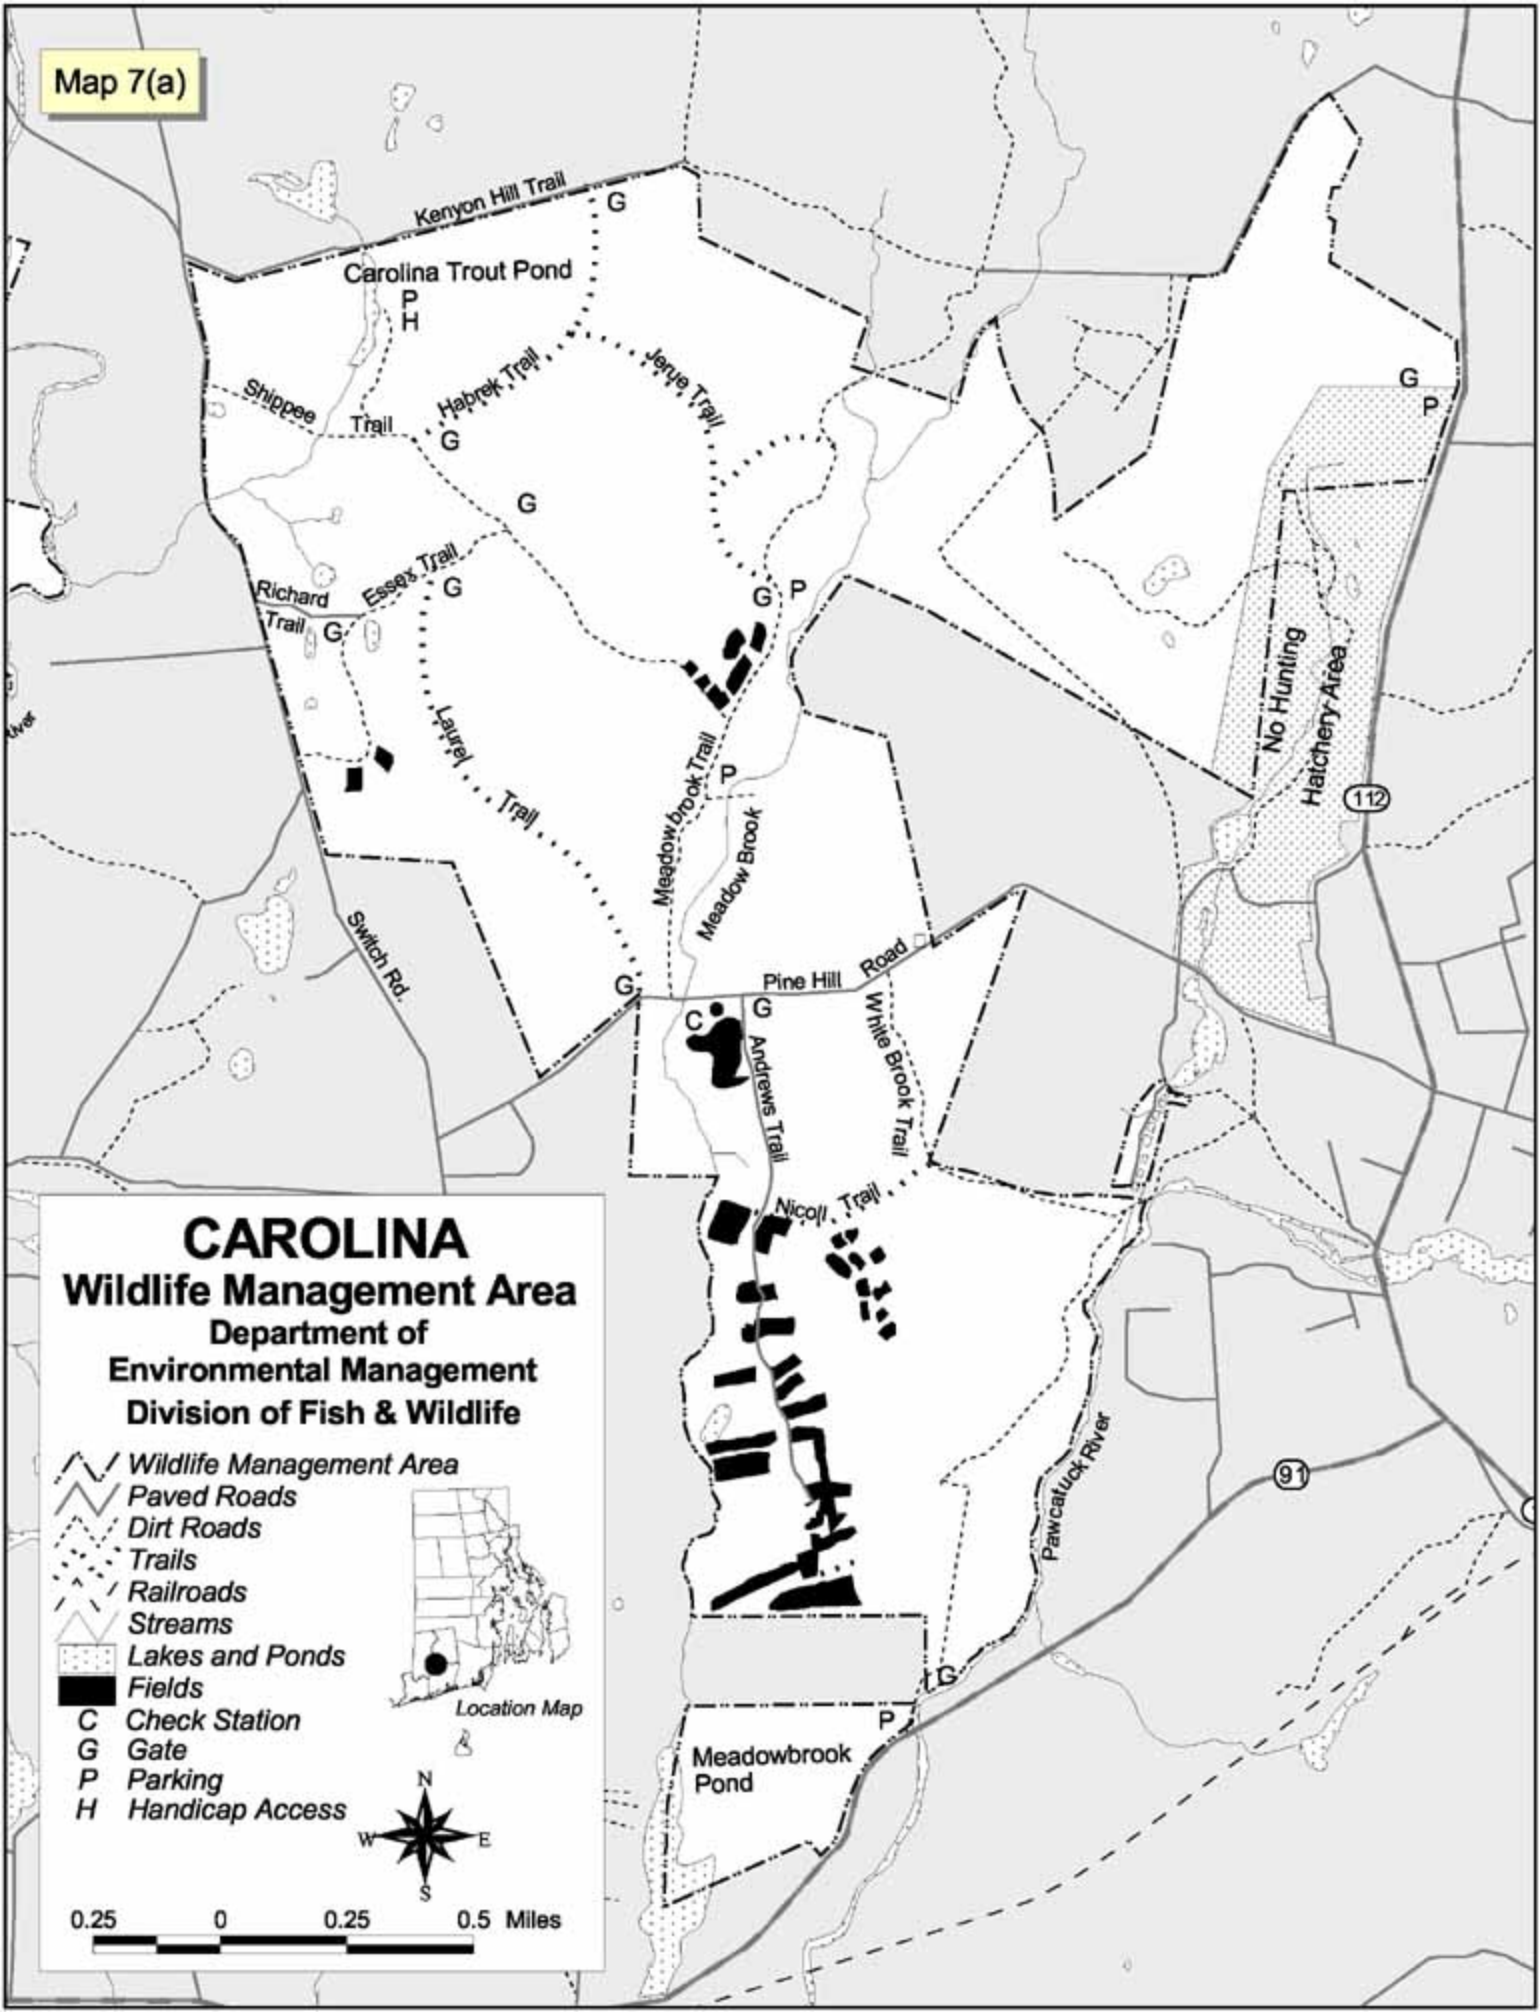

Map 7(a)

CAROLINA

Wildlife Management Area

Department of Environmental Management
Division of Fish & Wildlife

- Wildlife Management Area
 - Paved Roads
 - Dirt Roads
 - Trails
 - Railroads
 - Streams
 - Lakes and Ponds
 - Fields
- C Check Station
G Gate
P Parking
H Handicap Access

0.25 0 0.25 0.5 Miles