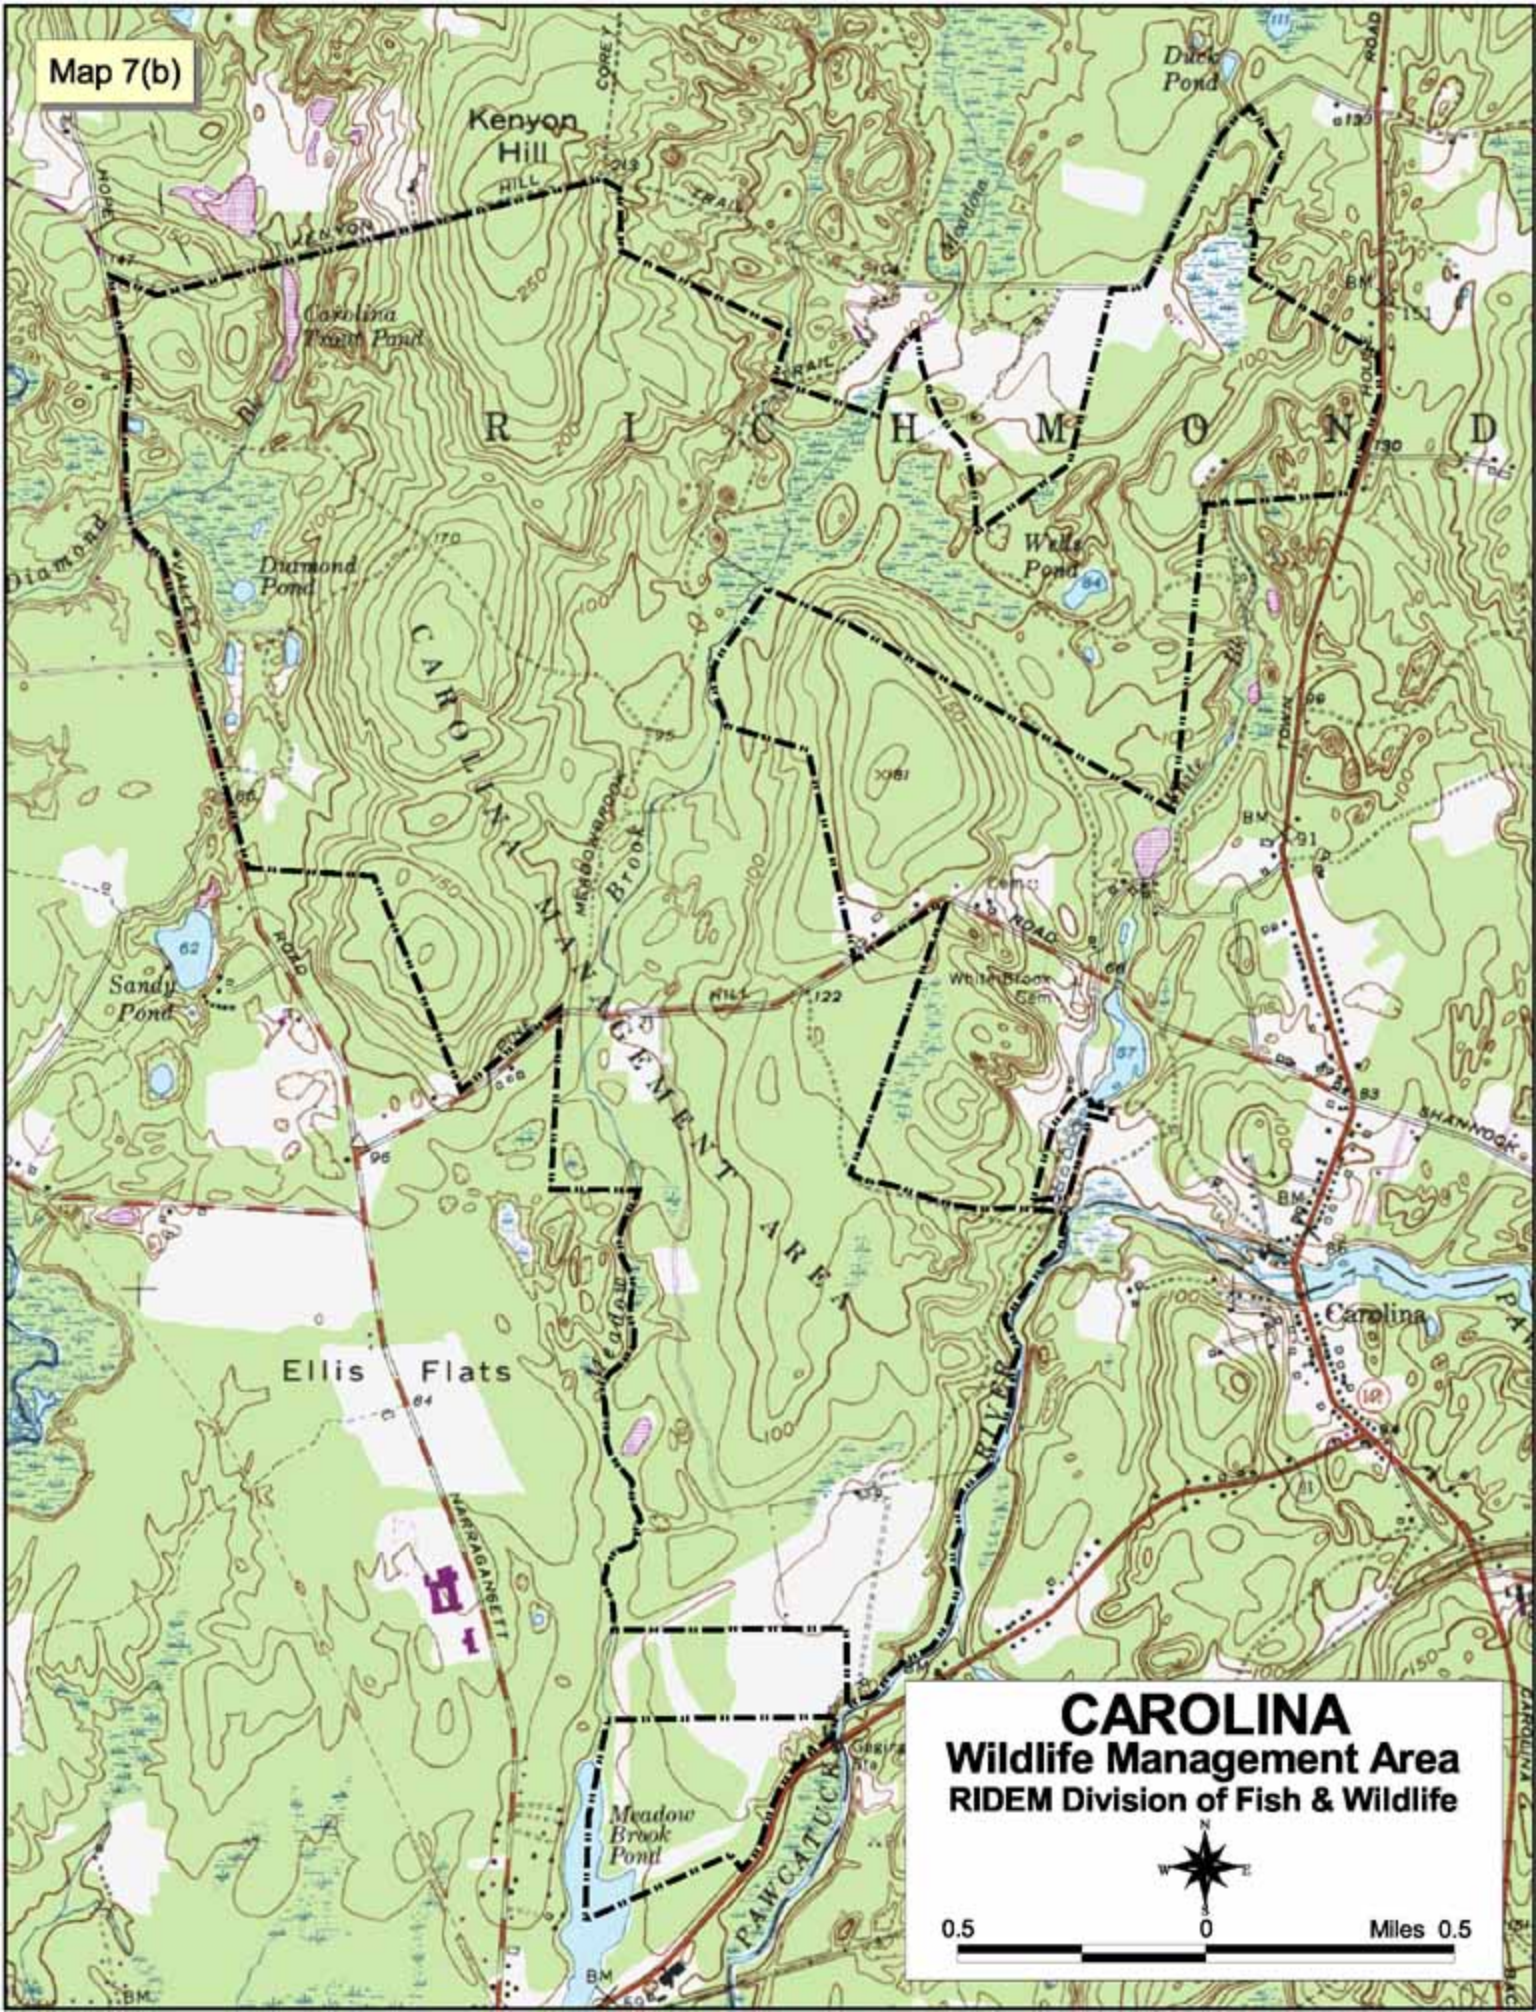

Map 7(b)

CAROLINA
Wildlife Management Area
RIDEM Division of Fish & Wildlife

0.5 0 0.5 Miles