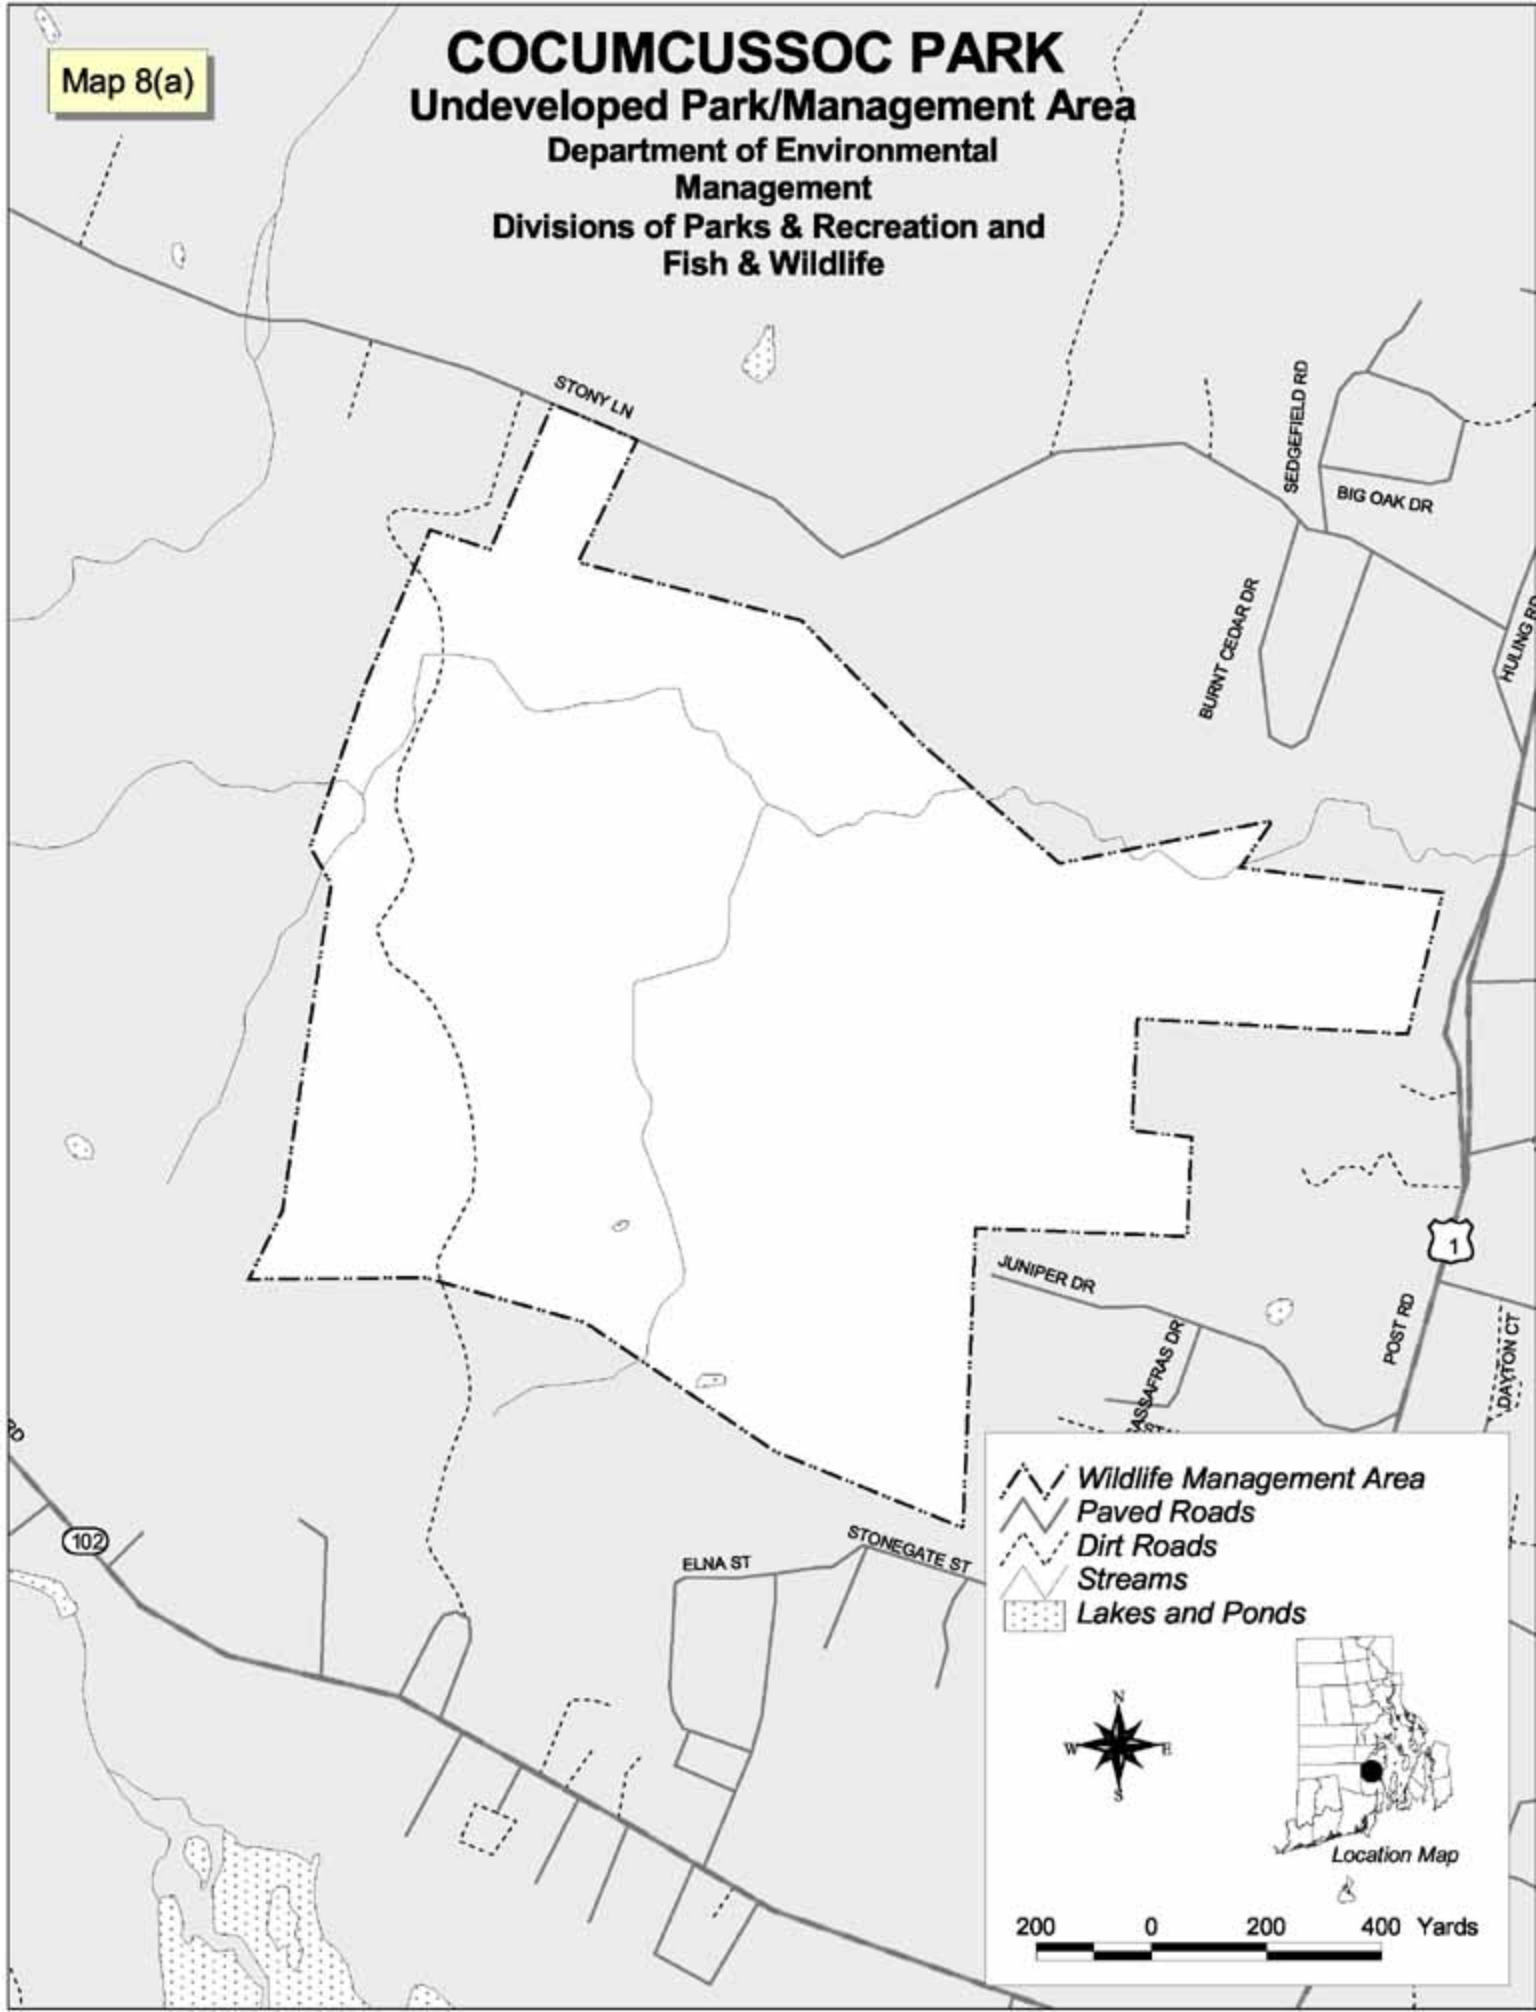

COCUMCUSSOC PARK

Undeveloped Park/Management Area

Department of Environmental
Management
Divisions of Parks & Recreation and
Fish & Wildlife

Legend

- Wildlife Management Area
- Paved Roads
- Dirt Roads
- Streams
- Lakes and Ponds

Location Map

200 0 200 400 Yards