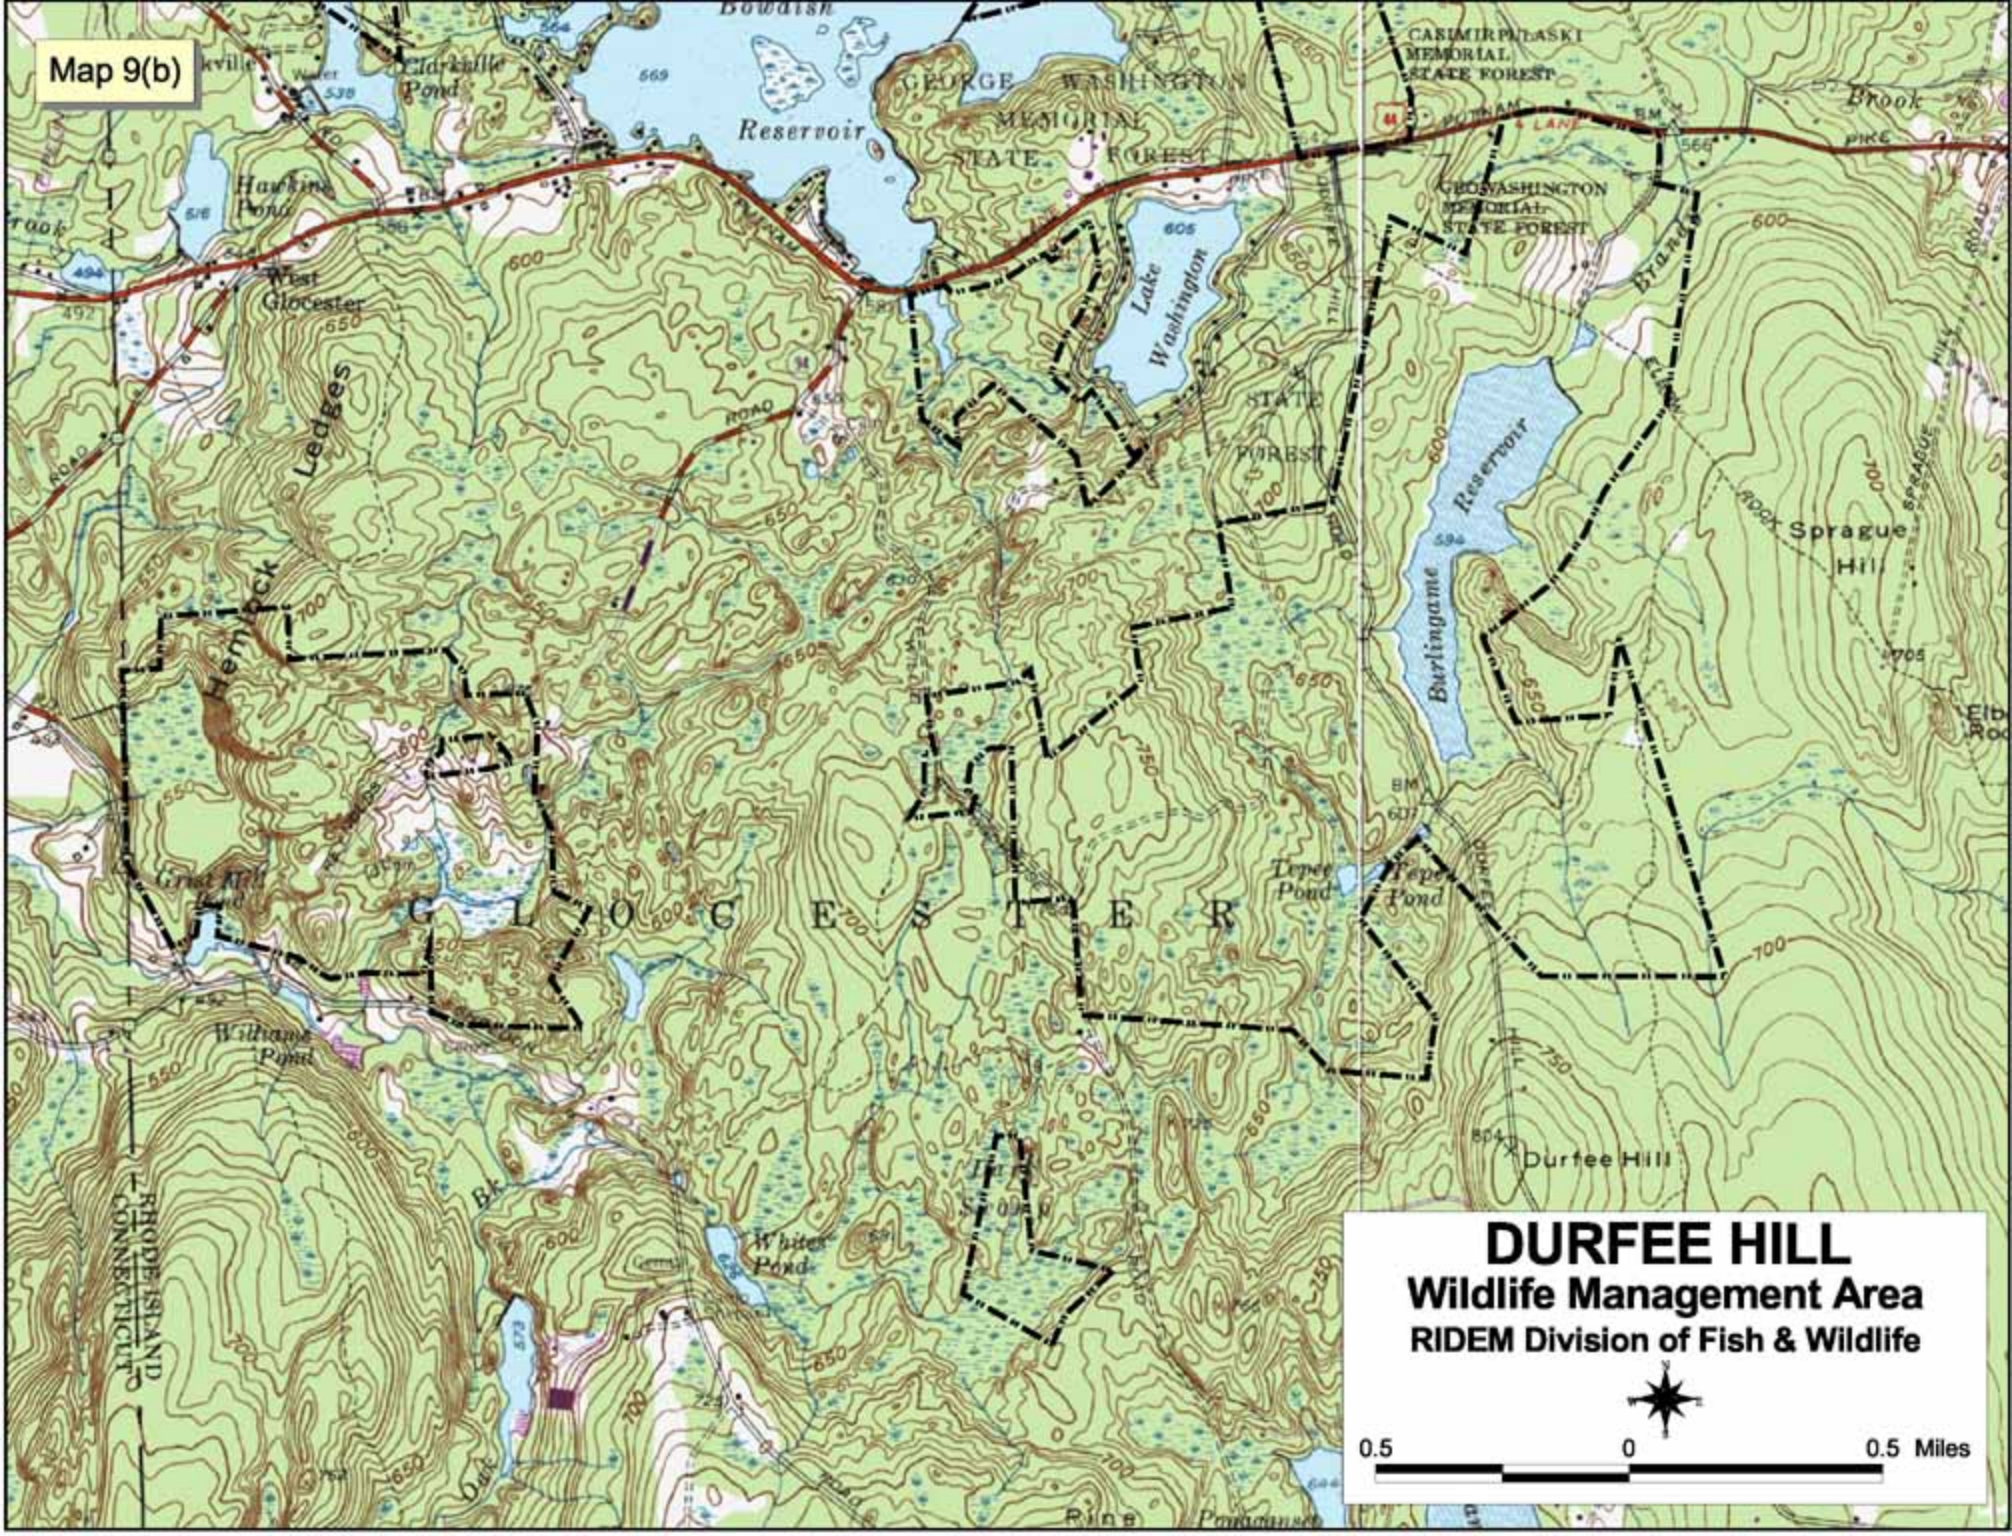

Map 9(b)

DURFEE HILL
Wildlife Management Area
RIDEM Division of Fish & Wildlife

0.5 0 0.5 Miles