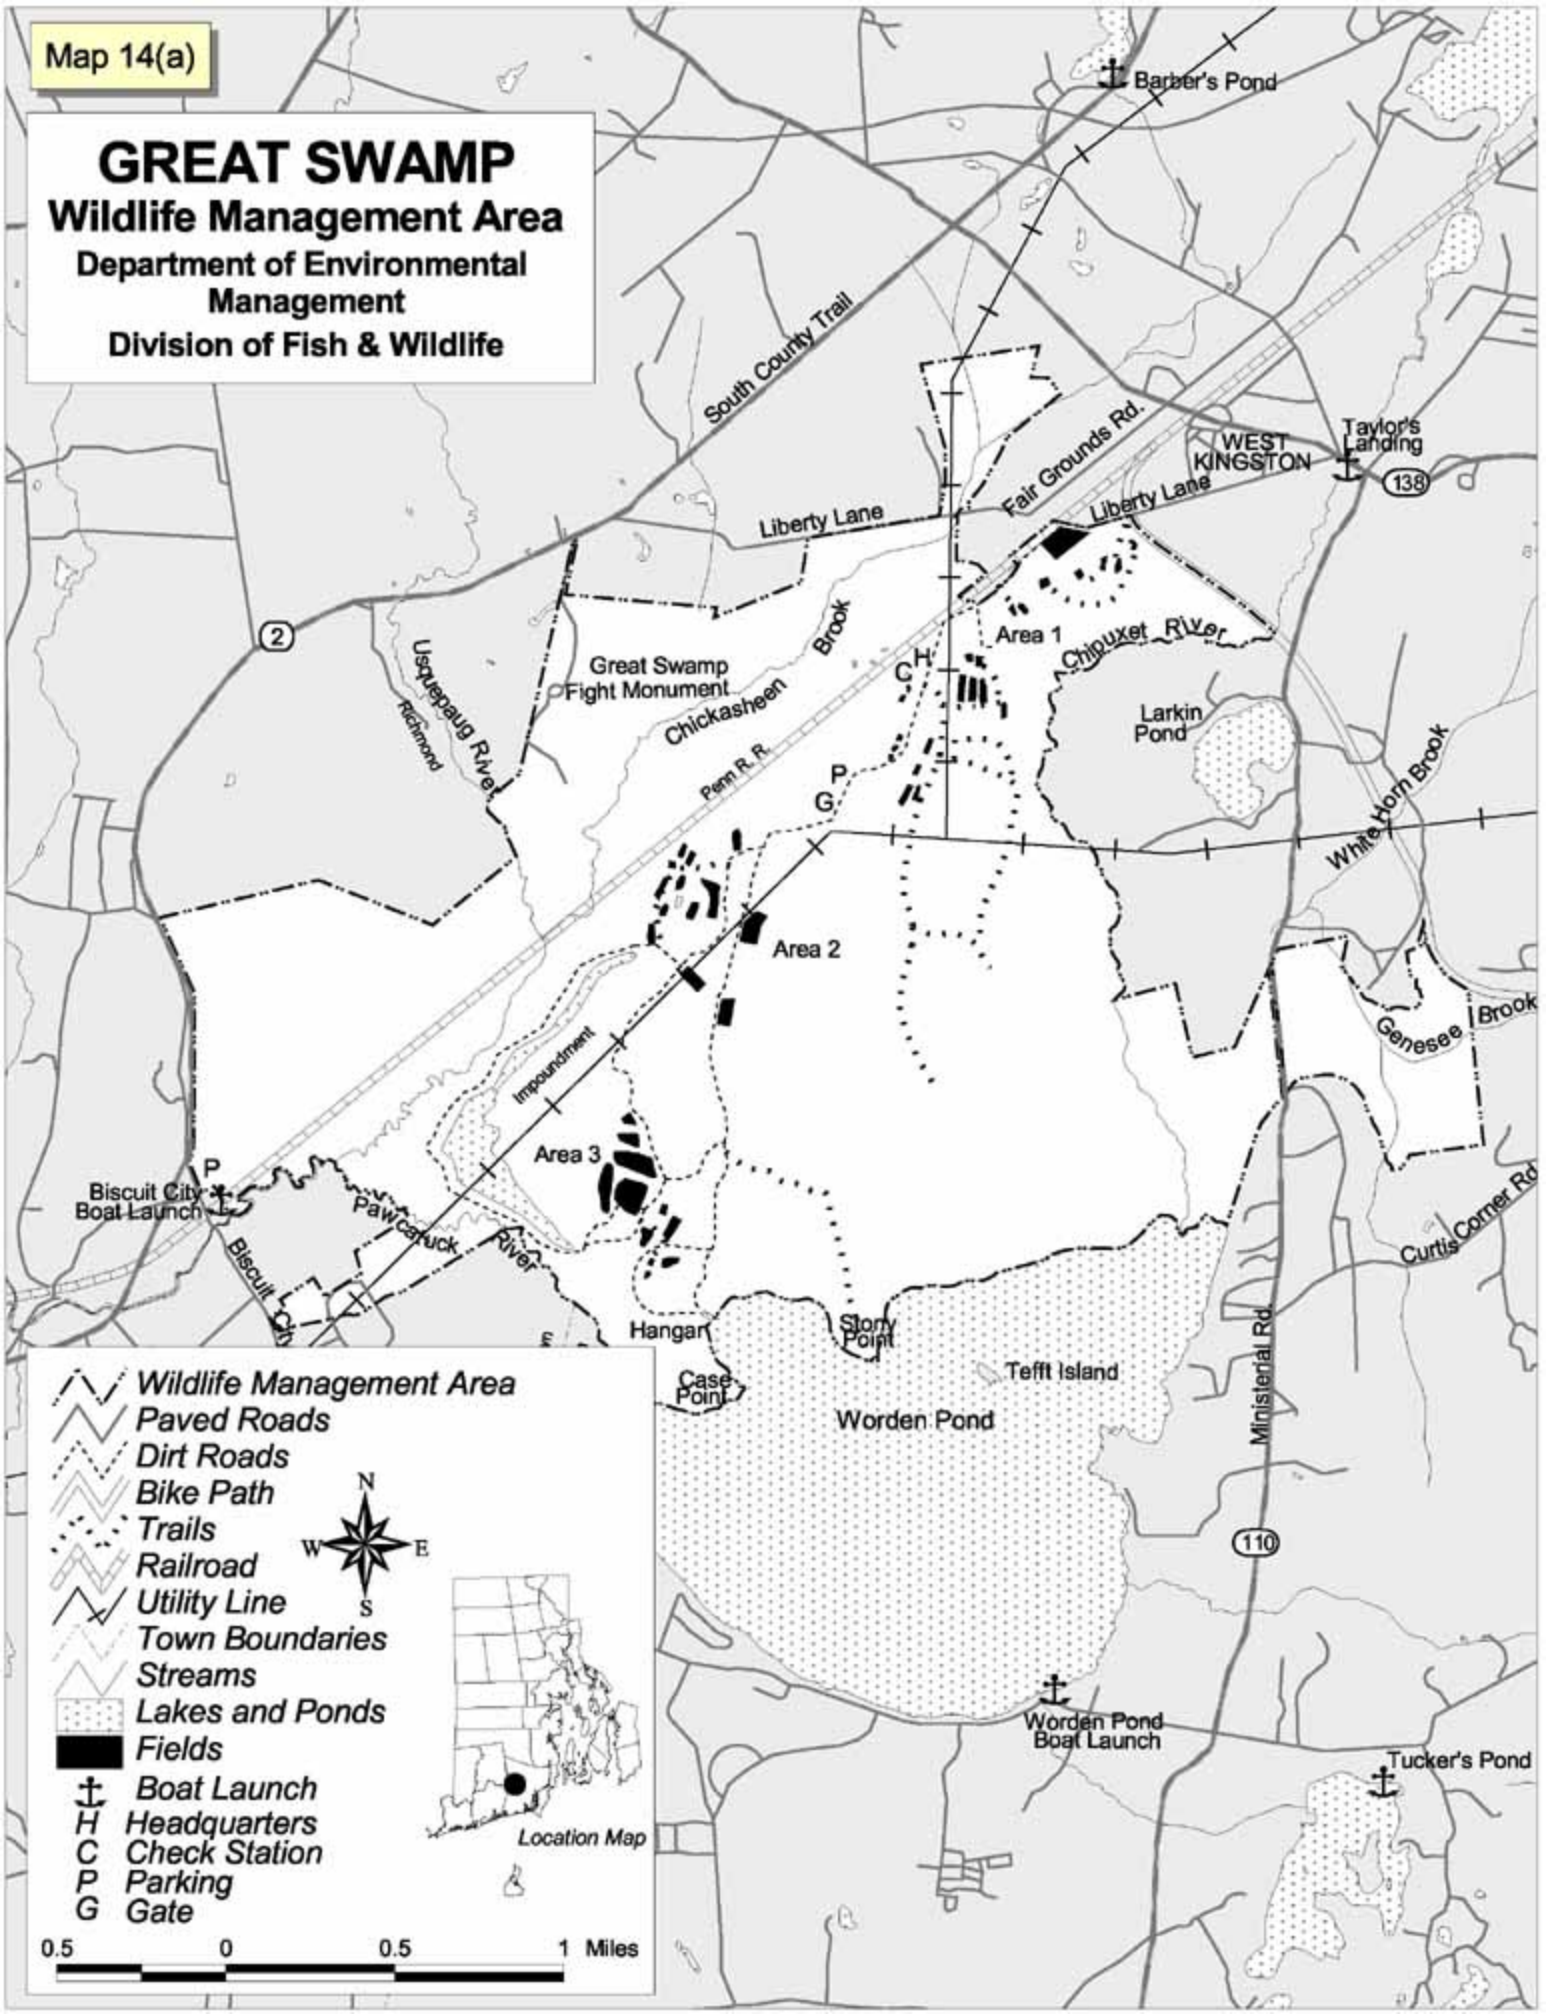

GREAT SWAMP
Wildlife Management Area
 Department of Environmental
 Management
 Division of Fish & Wildlife

	Wildlife Management Area
	Paved Roads
	Dirt Roads
	Bike Path
	Trails
	Railroad
	Utility Line
	Town Boundaries
	Streams
	Lakes and Ponds
	Fields
	Boat Launch
	Headquarters
	Check Station
	Parking
	Gate

Location Map

0.5 0 0.5 1 Miles