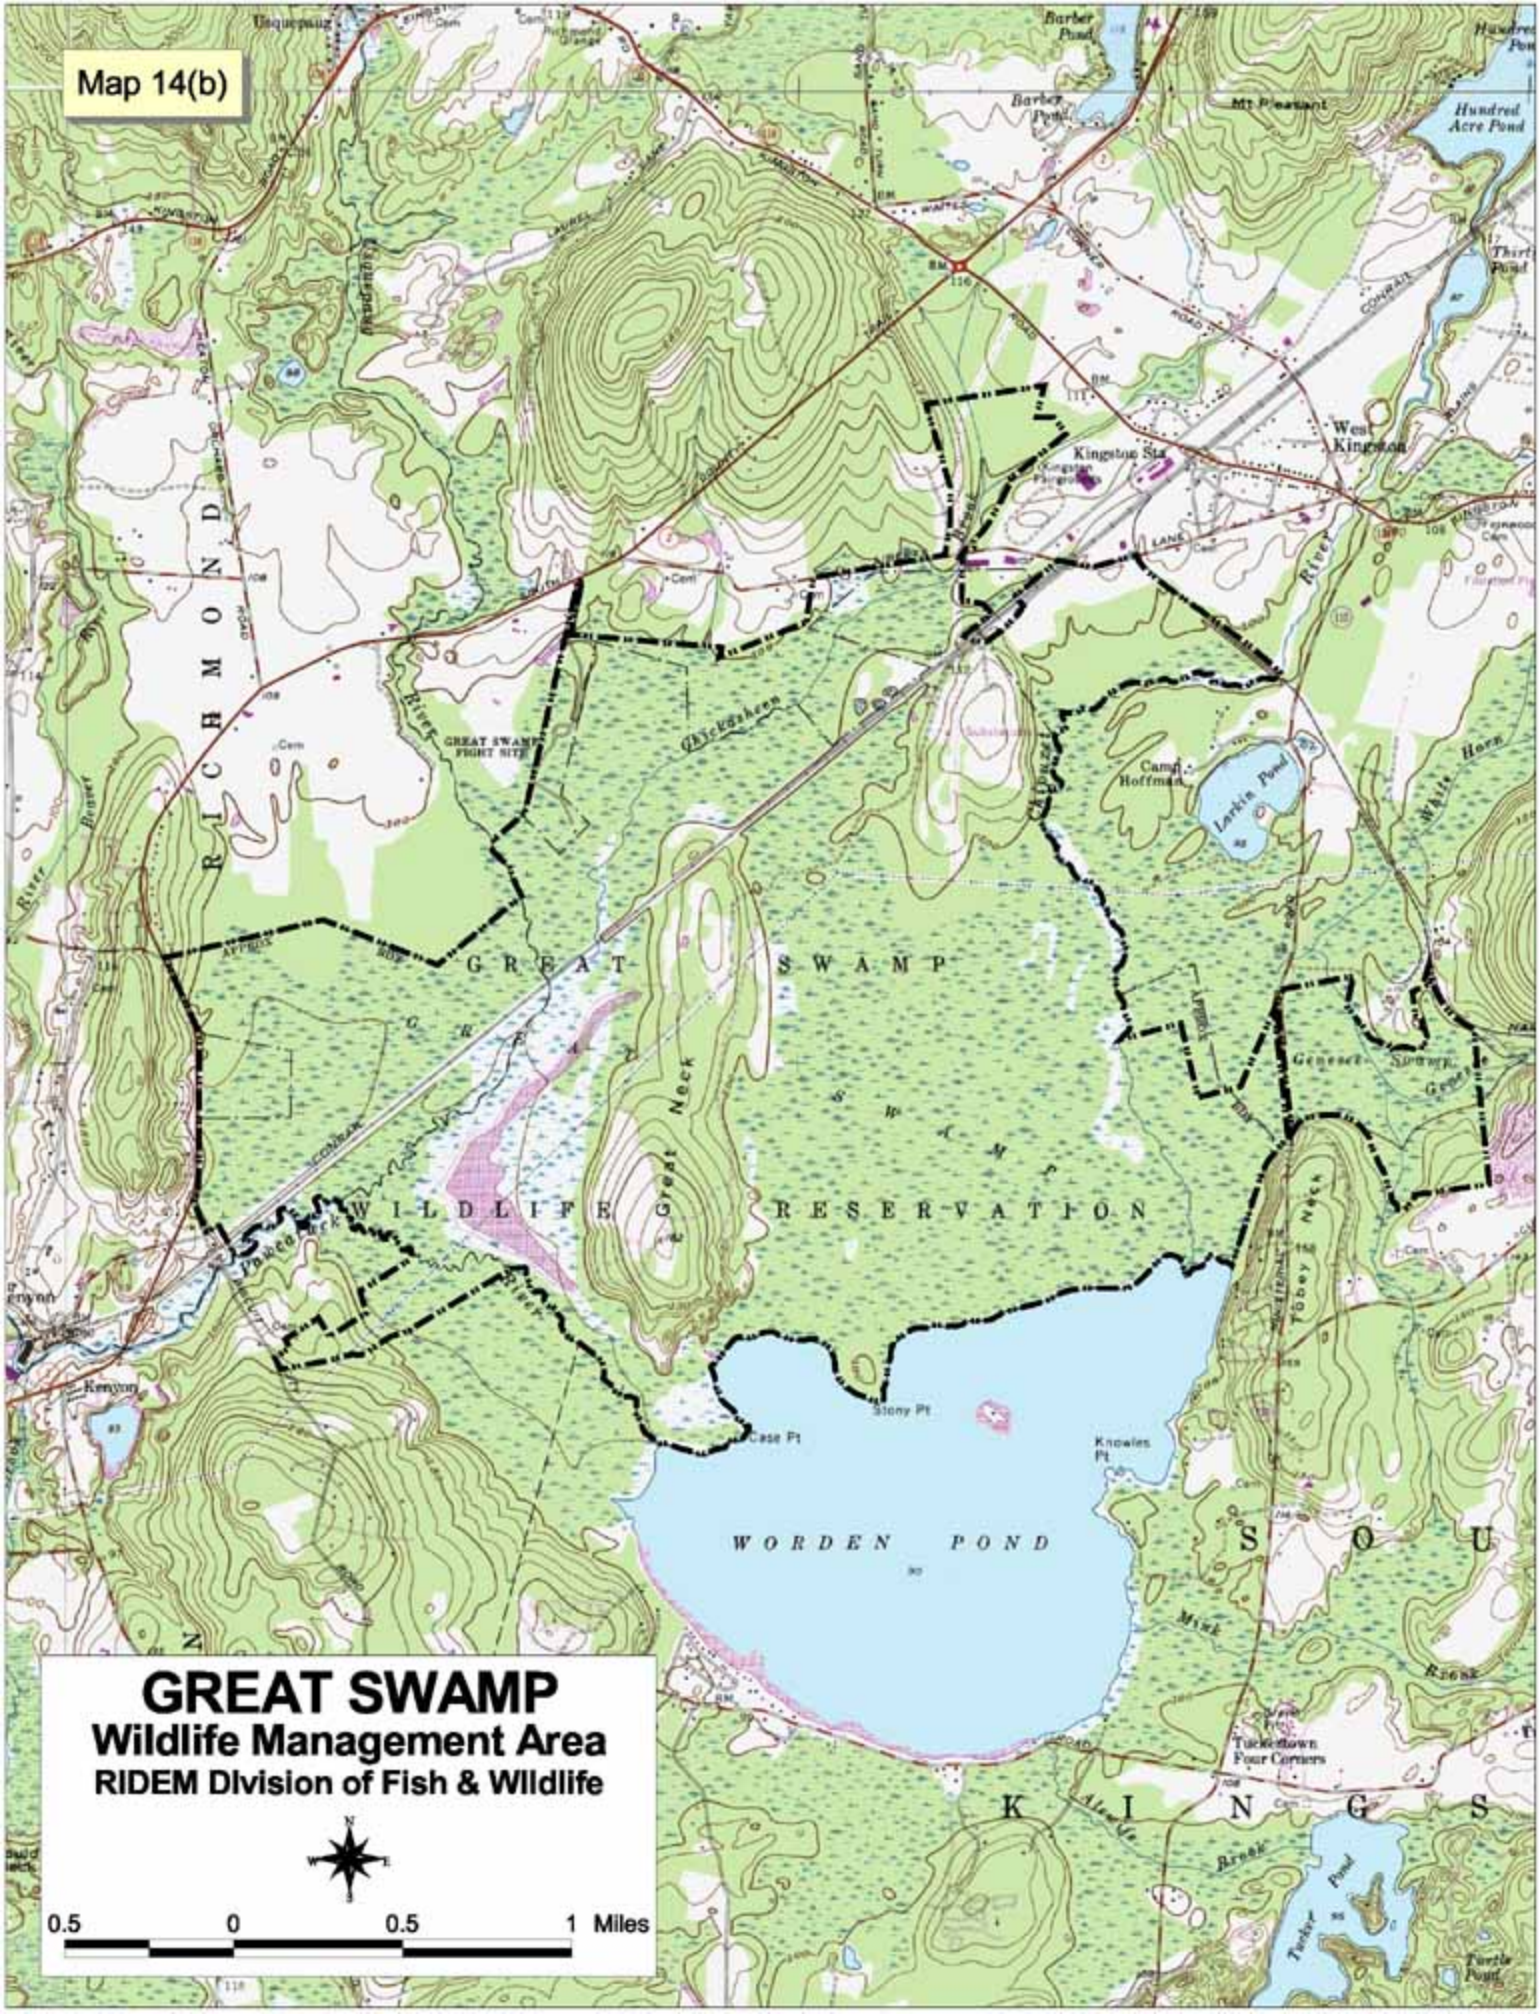

Map 14(b)

GREAT SWAMP
Wildlife Management Area
RIDEM Division of Fish & Wildlife