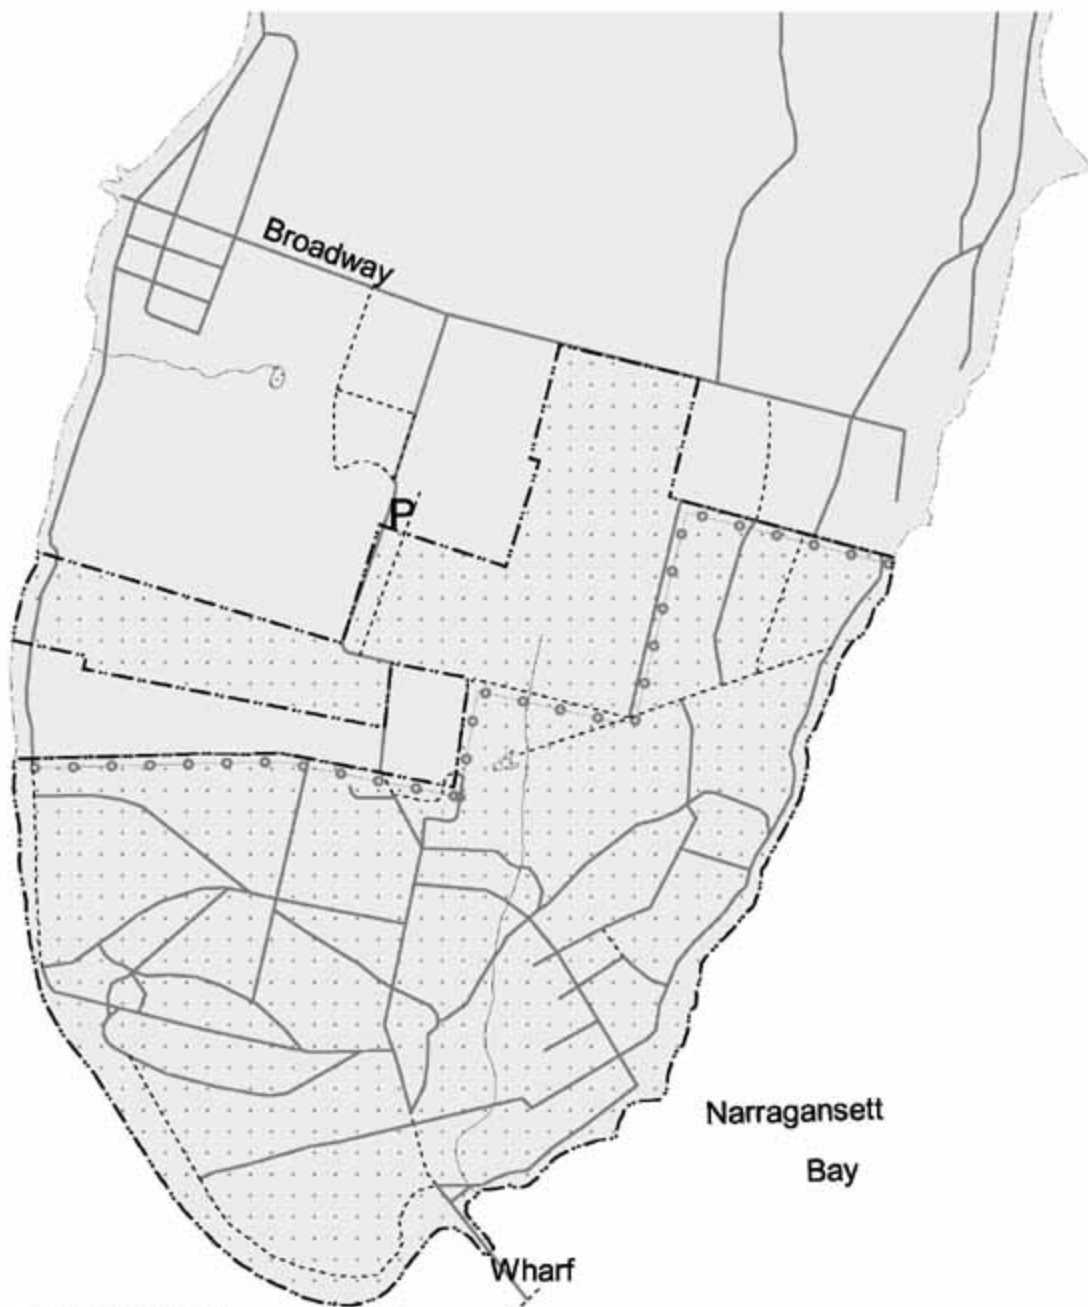

PRUDENCE ISLAND Wildlife Management Area South

Department of Environmental
Management
Division of Fish & Wildlife

-  Wildlife Management Area
-  Paved Roads
-  Dirt Roads
-  Fence
-  Lakes and Ponds
-  Streams
-  Lakes and Ponds
-  Parking