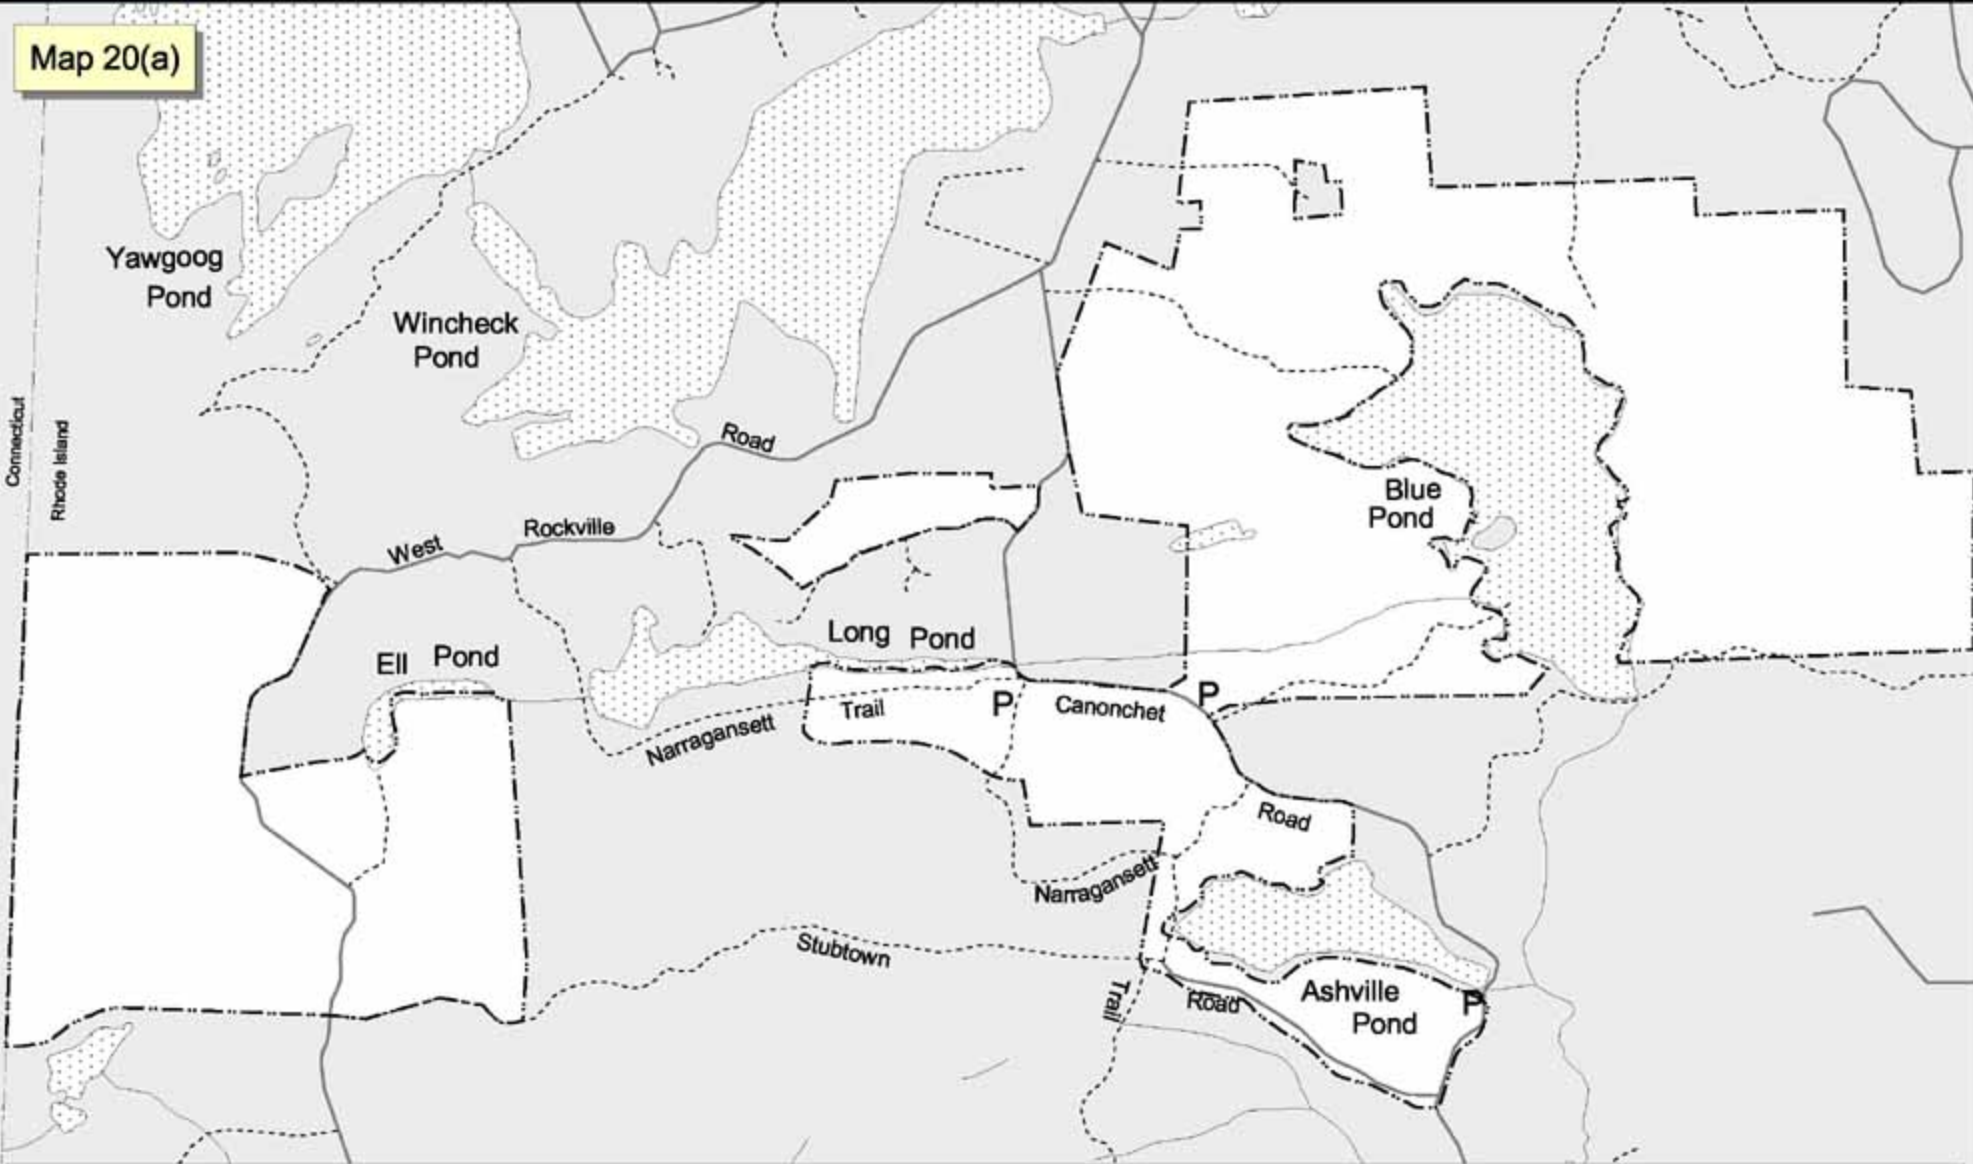

Map 20(a)

ROCKVILLE
Wildlife Management Area
Department of Environmental
Management
Division of Fish & Wildlife

- Wildlife Management Area
- Paved Roads
- Dirt Roads
- State Boundary
- Streams
- Lakes and Ponds
- Parking

0.25 0 0.25 Miles

Location Map