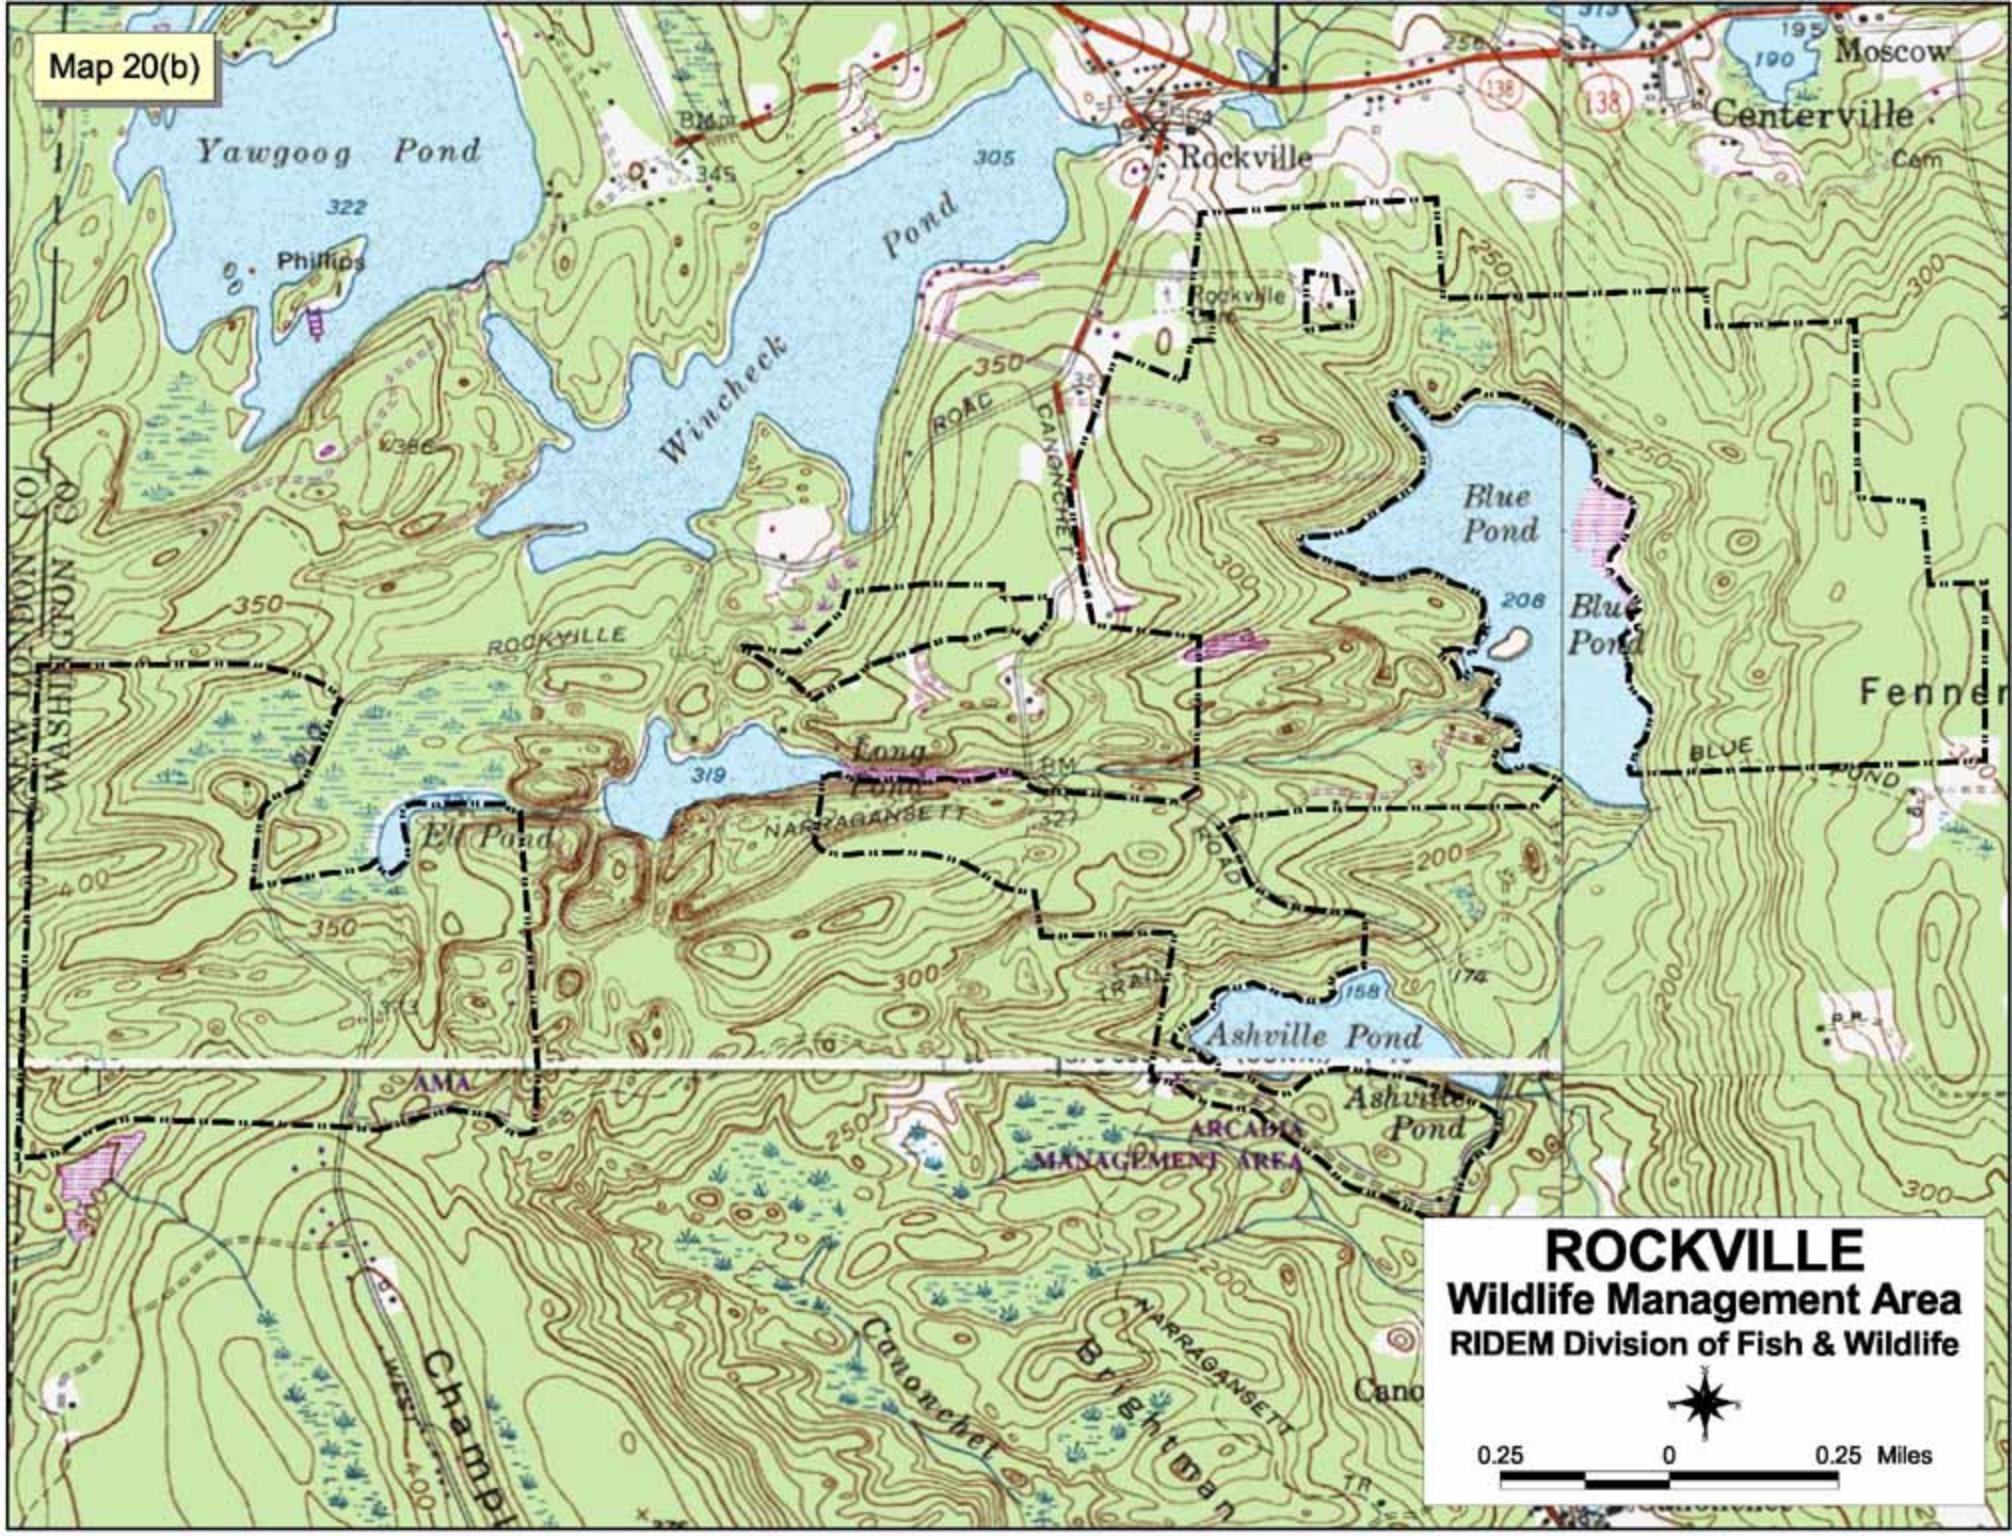

Map 20(b)

ROCKVILLE
Wildlife Management Area
RIDEM Division of Fish & Wildlife

0.25 0 0.25 Miles