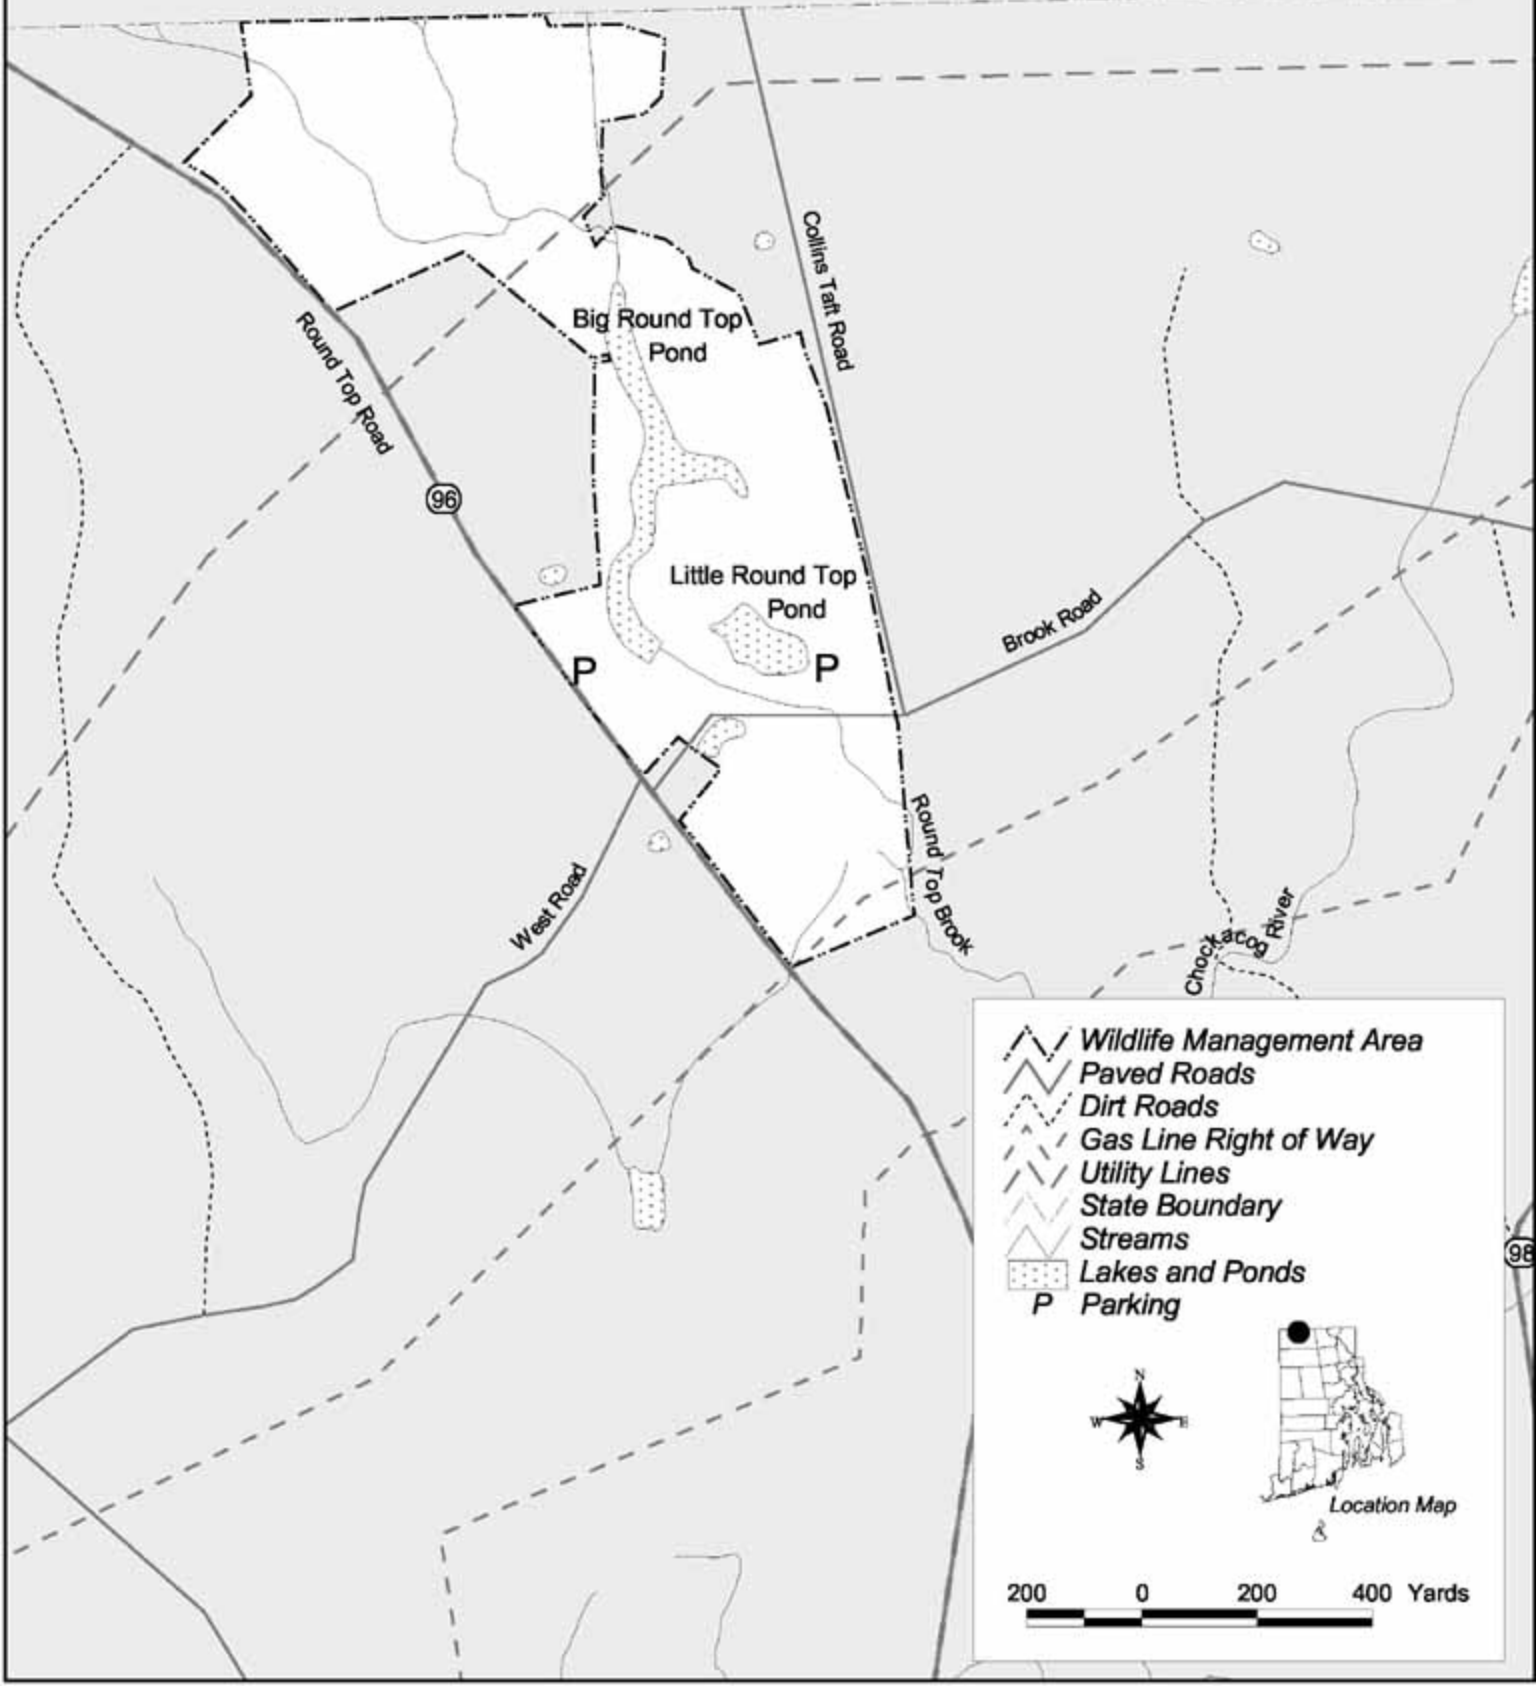

ROUND TOP Wildlife Management Area

Department of Environmental
Management
Division of Fish & Wildlife

- Wildlife Management Area
- Paved Roads
- Dirt Roads
- Gas Line Right of Way
- Utility Lines
- State Boundary
- Streams
- Lakes and Ponds
- Parking