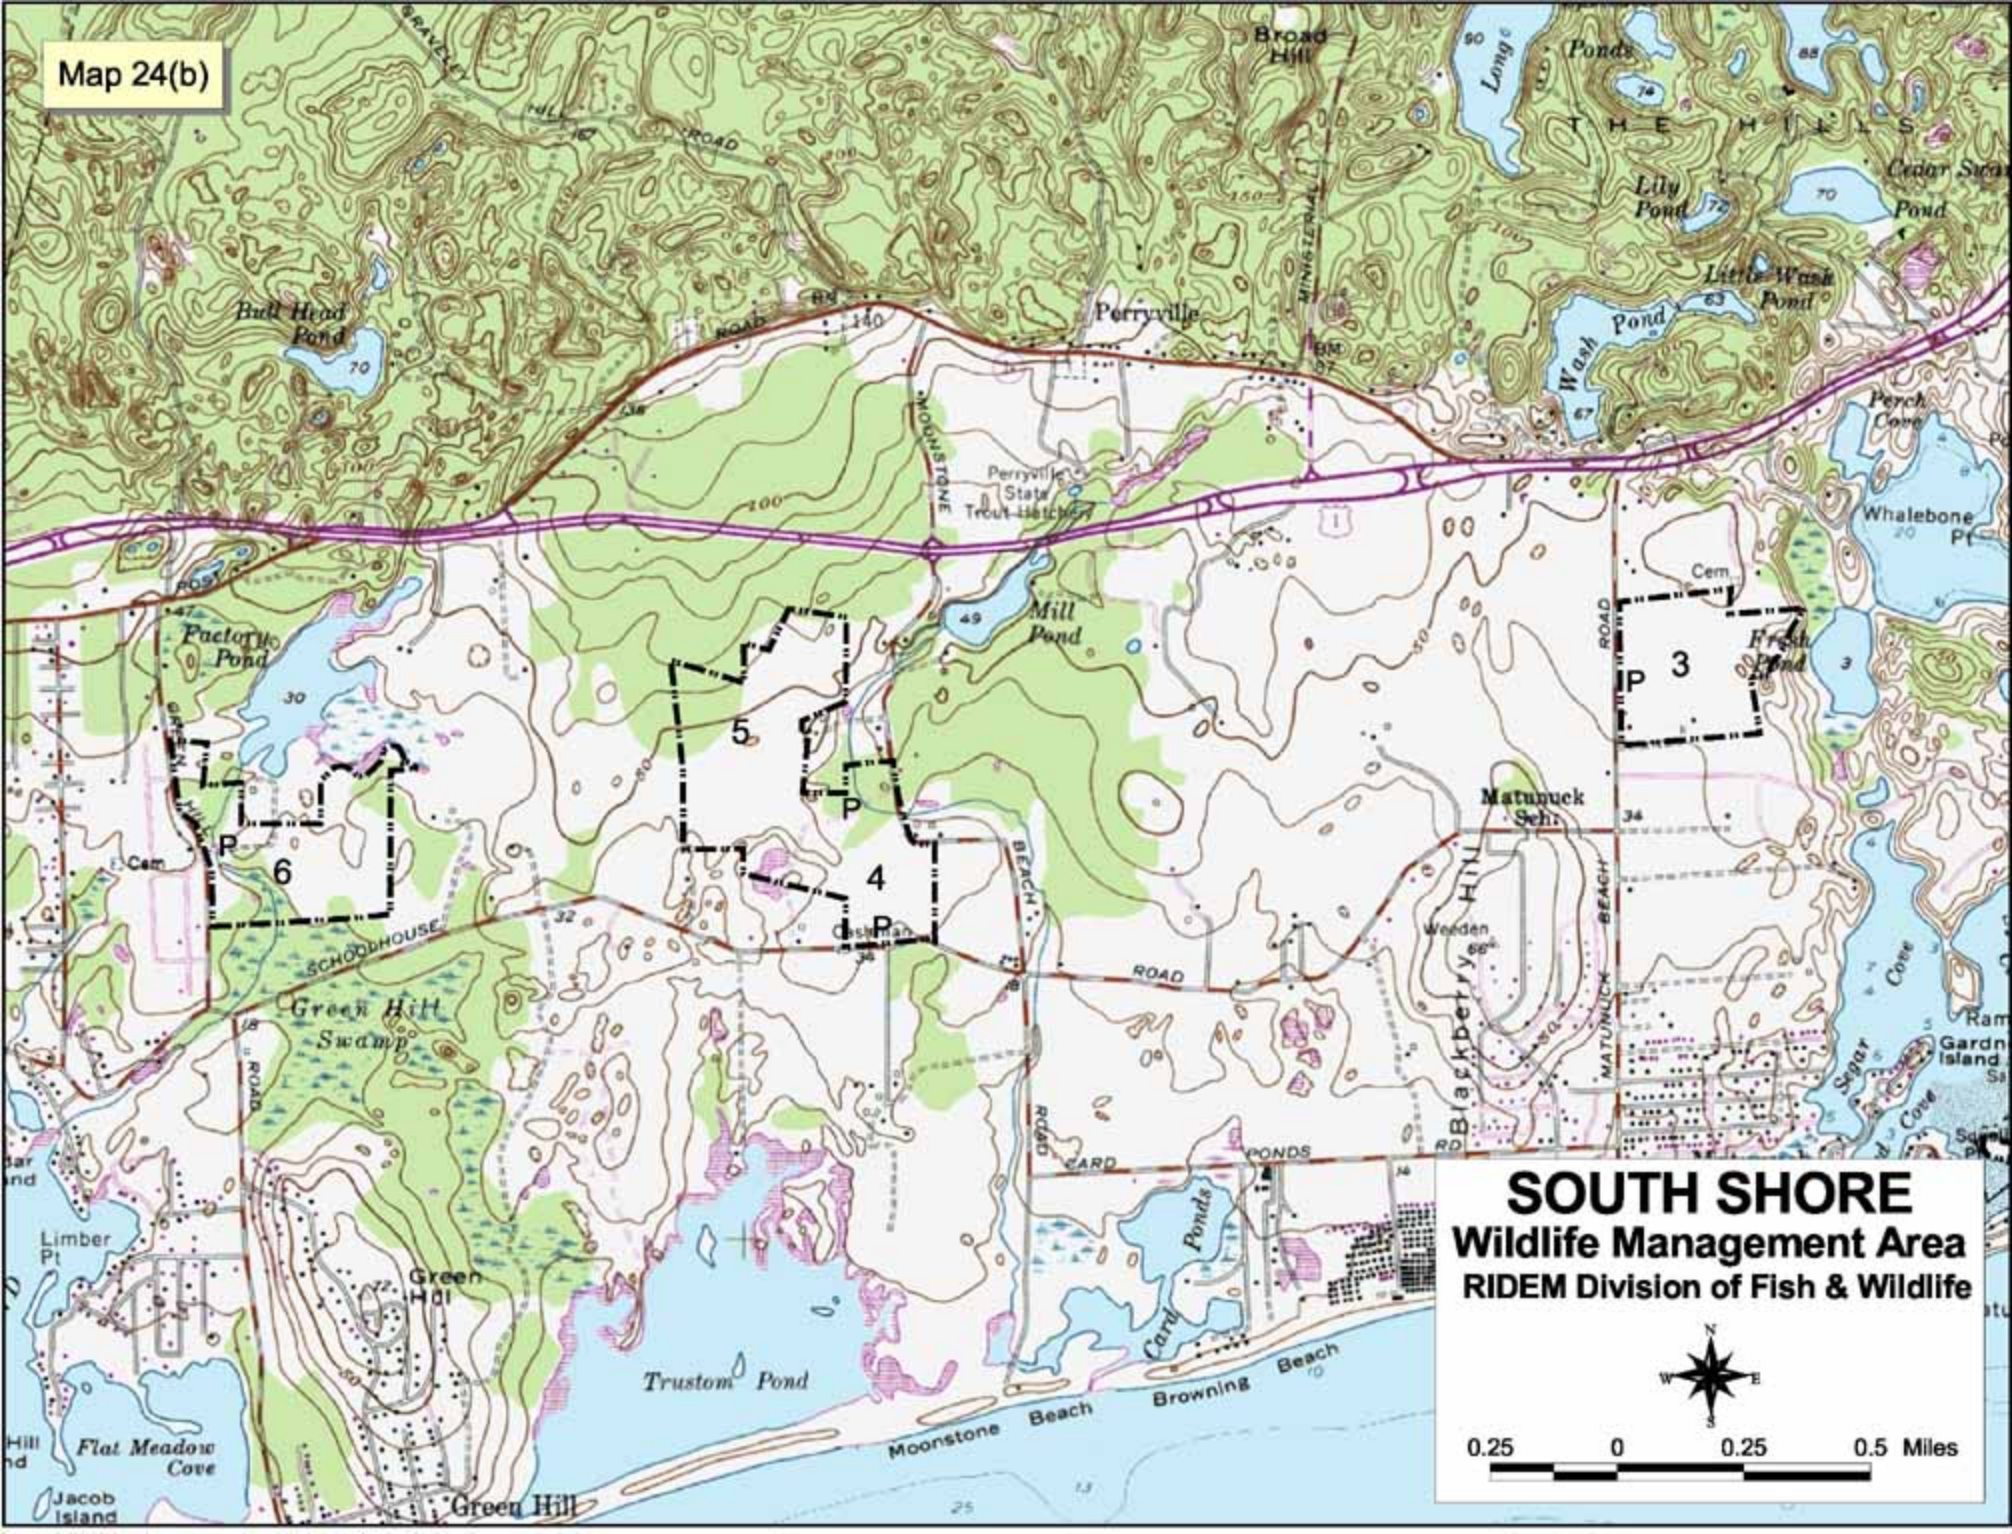

Map 24(b)

SOUTH SHORE
Wildlife Management Area
RIDEM Division of Fish & Wildlife

0.25 0 0.25 0.5 Miles