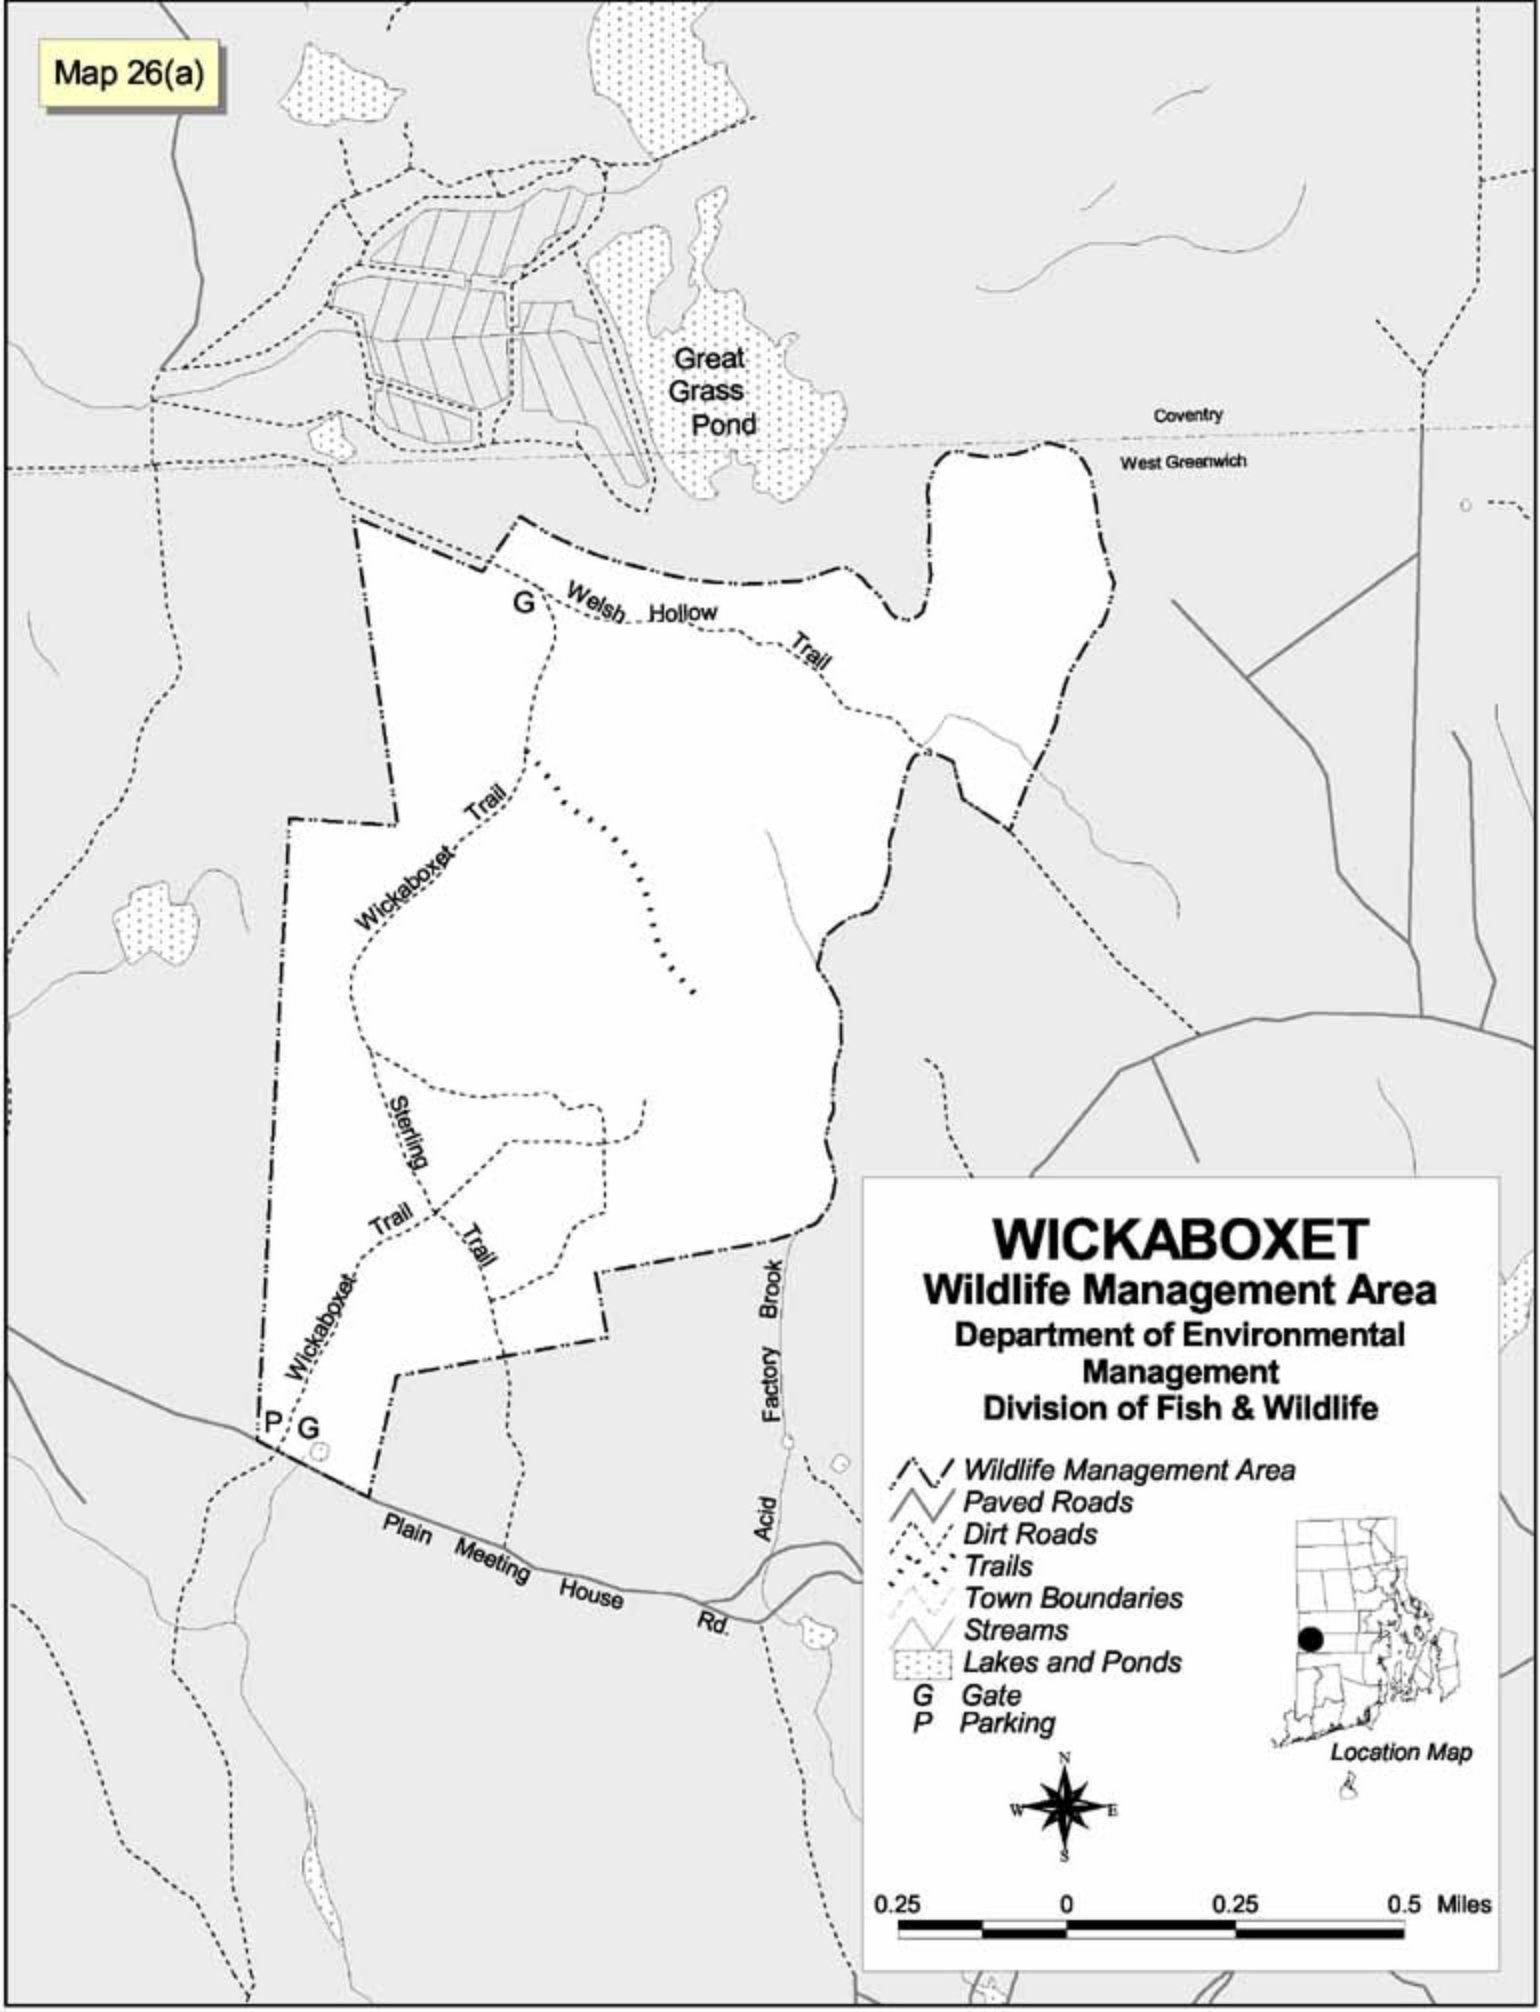

Map 26(a)

WICKABOXET

Wildlife Management Area

Department of Environmental Management
Division of Fish & Wildlife

- Wildlife Management Area
- Paved Roads
- Dirt Roads
- Trails
- Town Boundaries
- Streams
- Lakes and Ponds
- G** Gate
- P** Parking