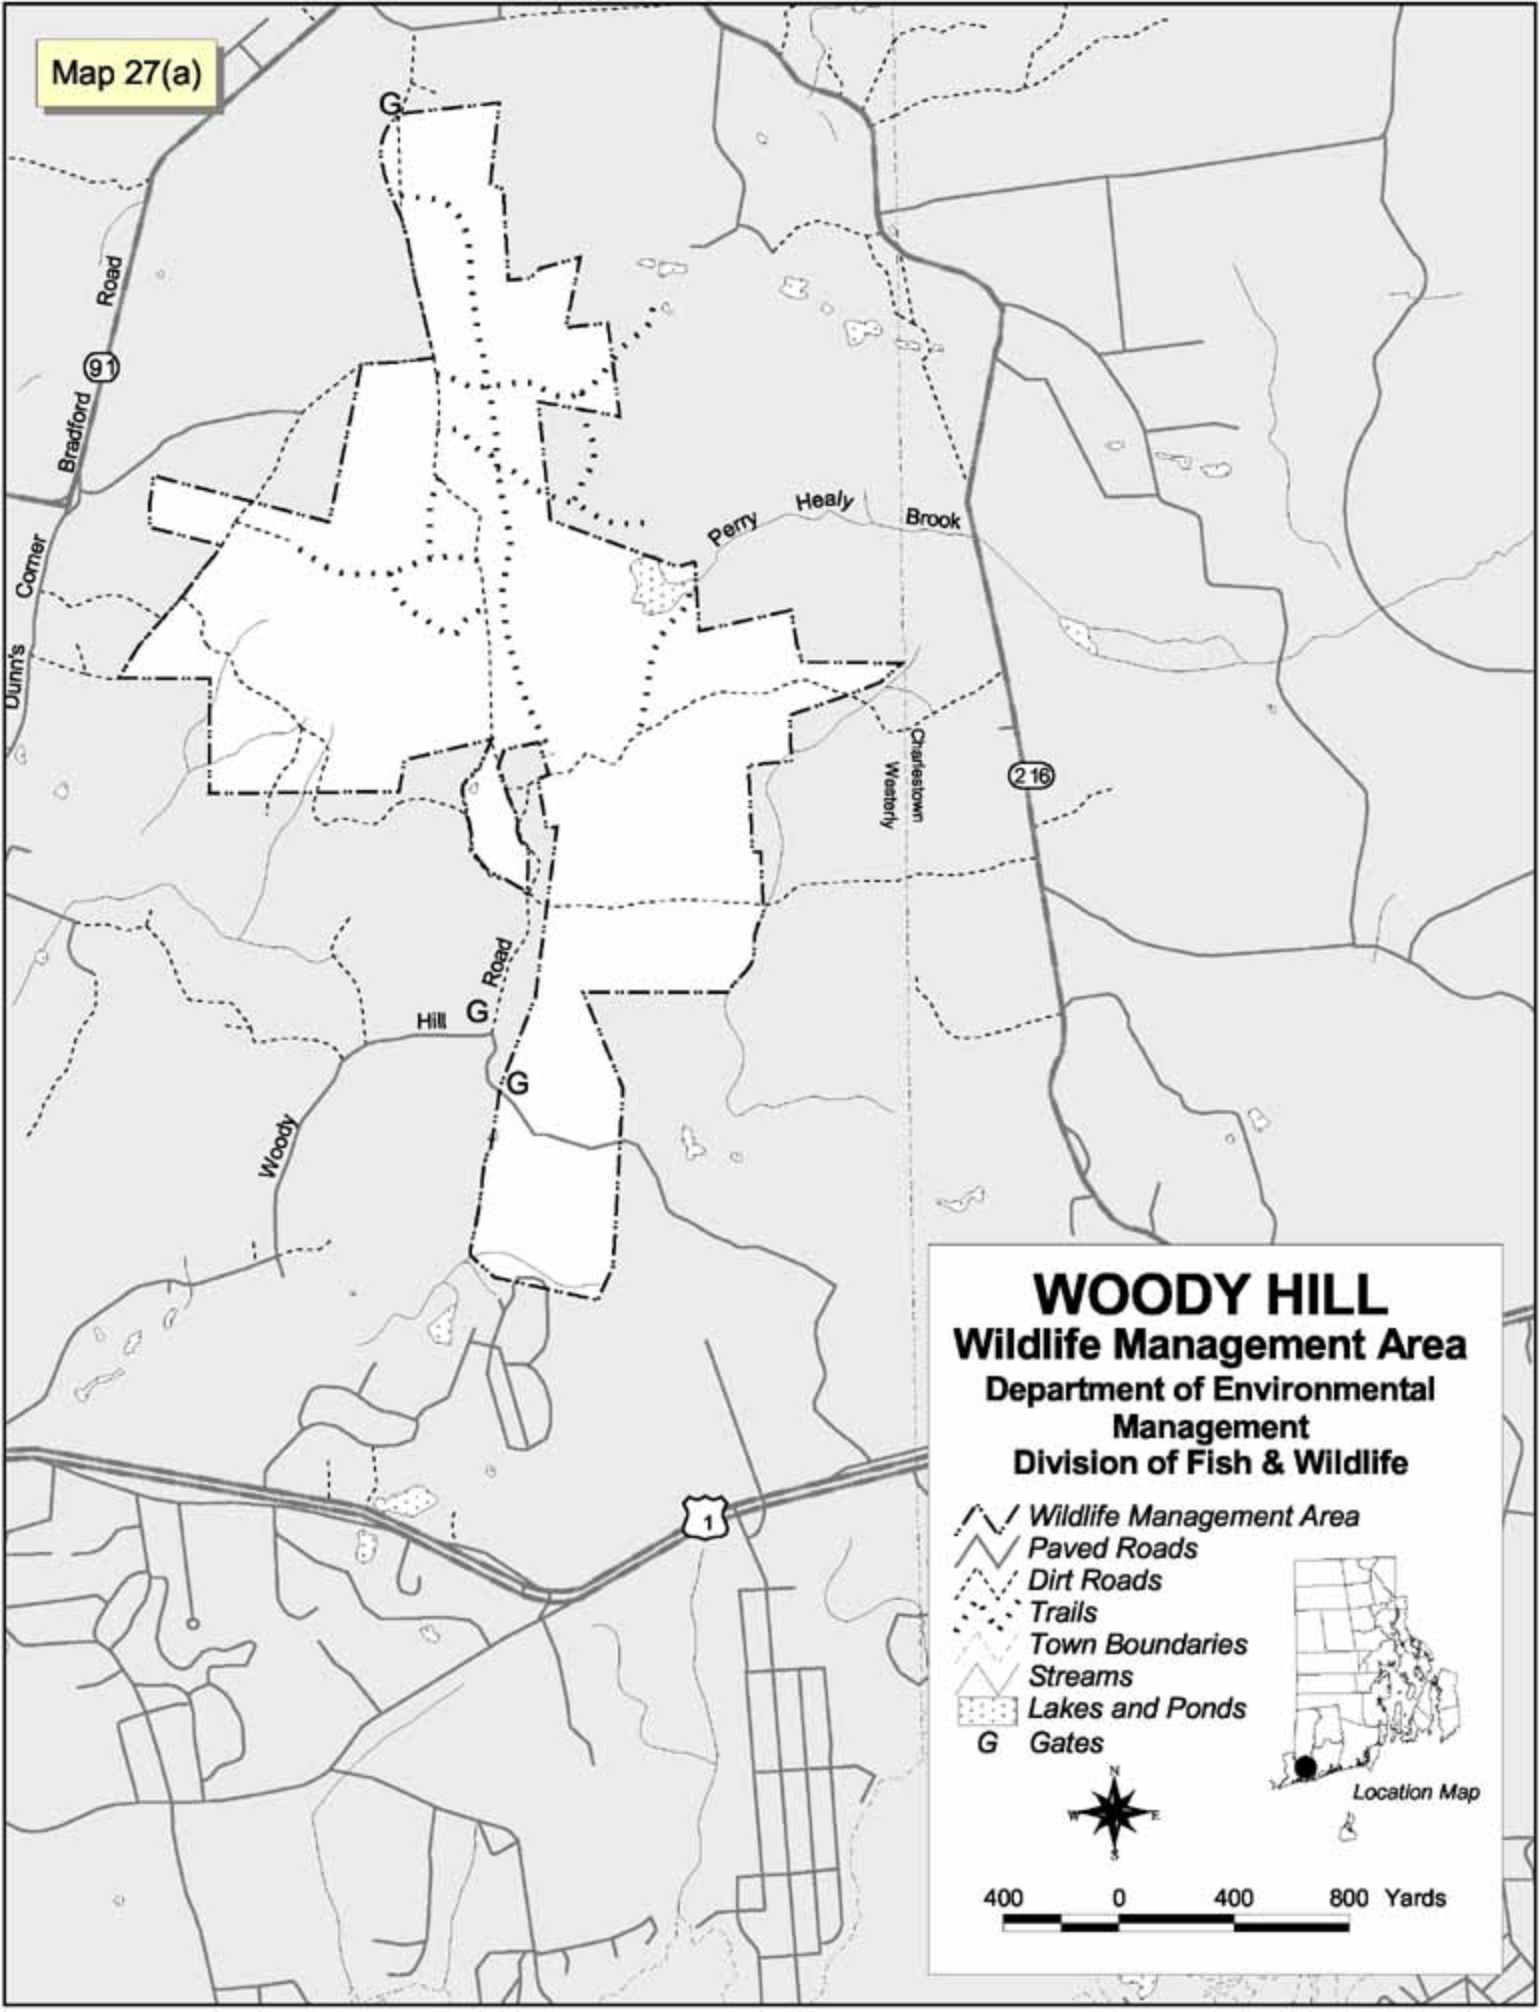

Map 27(a)

WOODY HILL Wildlife Management Area

Department of Environmental
Management
Division of Fish & Wildlife

- Wildlife Management Area
- Paved Roads
- Dirt Roads
- Trails
- Town Boundaries
- Streams
- Lakes and Ponds
- Gates